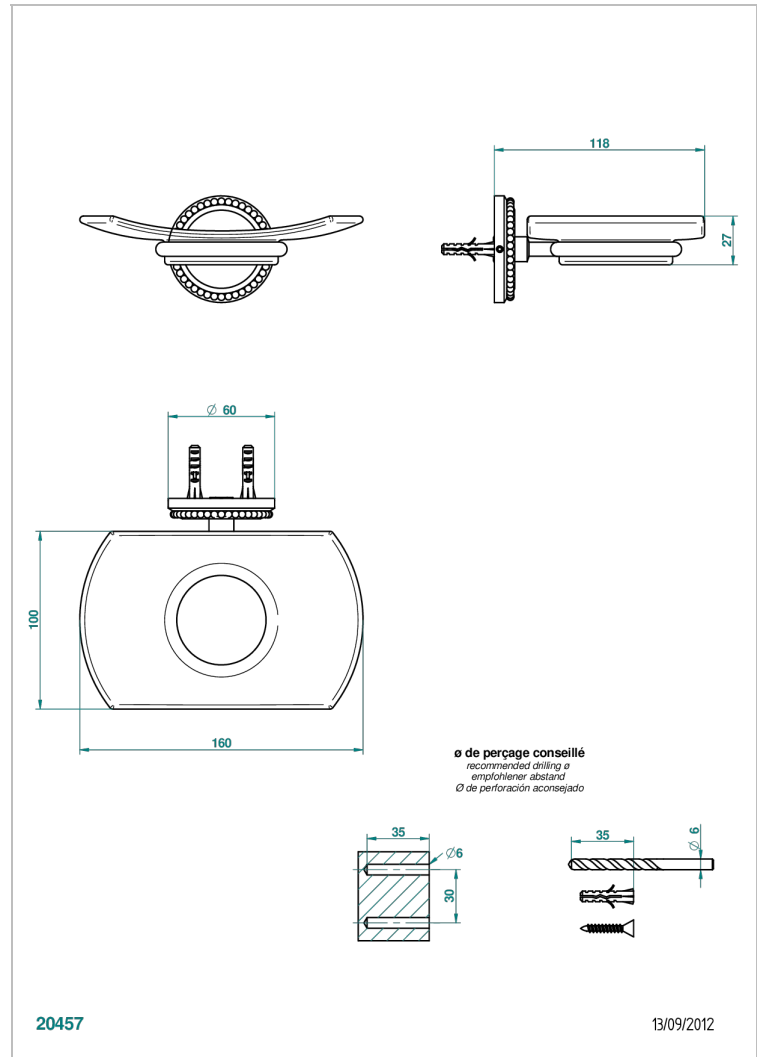

AMOUR DE TRIANON

G24-500

Wall mounted glass soap dish

THG[®]
PARIS

CHARACTERISTIC

- Amour de Trianon
- Wall mounted glass soap dish

AVAILABLE FINITIONS

Antique nickel - H28
Black ceram - D30
Lacquered light bronze - D01
Matt chrome - C02
Matt gold - F07
Matt nickel (color finish) - C01