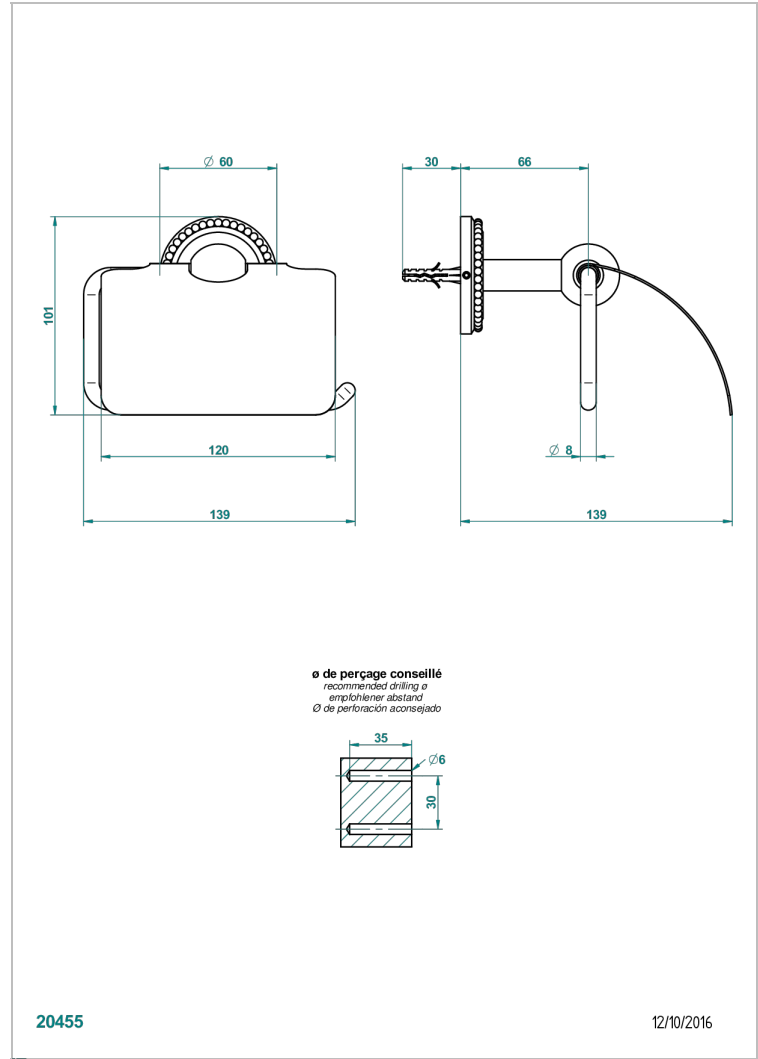

VERSAILLES

G14-538AC

Wall mounted WC paper holder with cover

THG[®]
PARIS

CHARACTERISTIC

- Versailles
- Wall mounted WC paper holder with cover

AVAILABLE FINITIONS

Antique nickel - H28
Black ceram - D30
Blush PVD - H62
Brass color PVD - H49
Brown bronze color PVD - F33
Gold color PVD - H52

Nickel color PVD - H55
Polished chrome (color finish) - A02
Polished chrome / Polished gold (color finish) - G02
Polished gold (color finish) - F01
Polished nickel - B01
Soft gold - F30

Soft matt gold - F31
Umber PVD - H66
Varnished matt antique red copper (color finish) - H07