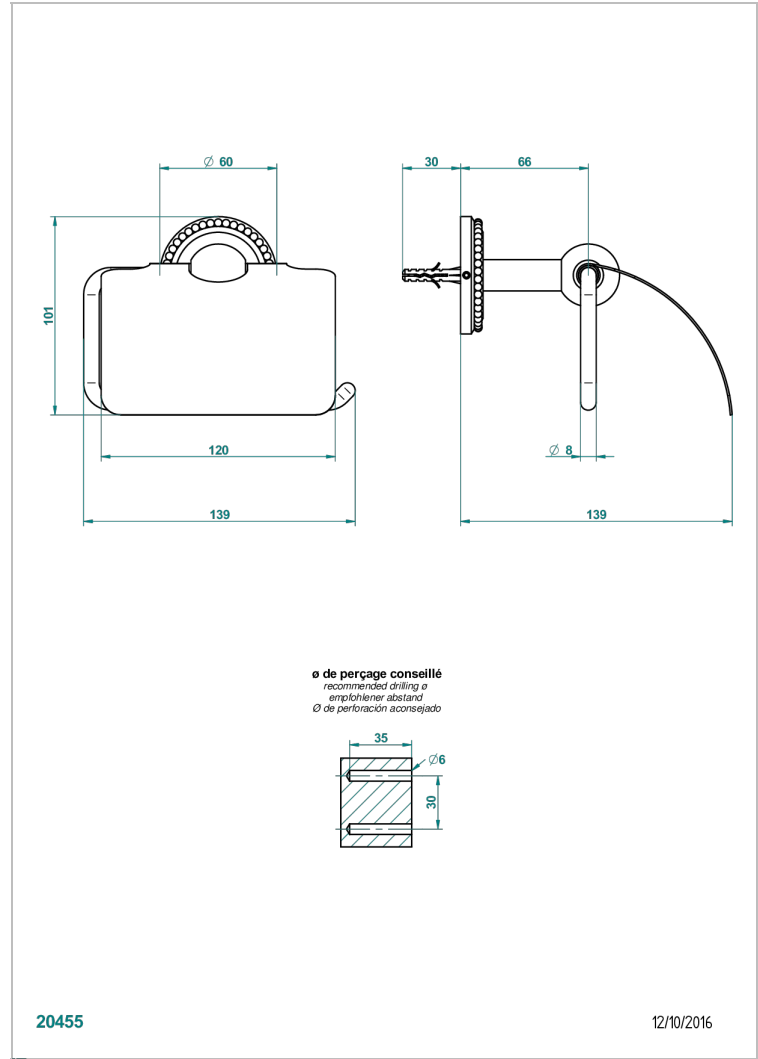

# VERSAILLES

G14-538AC

Wall mounted WC paper holder with cover

THG<sup>®</sup>  
PARIS

## CHARACTERISTIC

- Versailles
- Wall mounted WC paper holder with cover