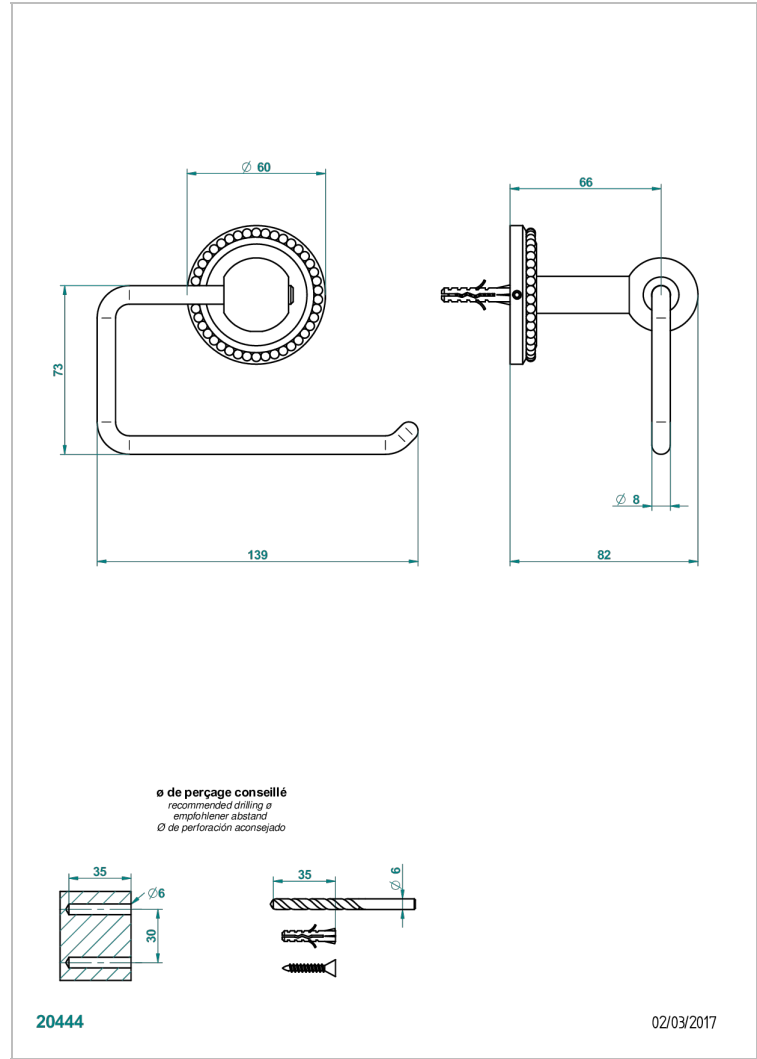

VERSAILLES

G14-538A

Toilet paper holder, single mount without cover

THG[®]
PARIS

CHARACTERISTIC

- Versailles
- Toilet paper holder, single mount without cover

AVAILABLE FINITIONS

Black ceram - D30
Blush PVD - H62
Brass color PVD - H49
Brown bronze color PVD - F33
Chrome polished - A02
Chrome polished / gold polished - G02

Matt graphite PVD - H65
Matt nickel (American satin) - C01
Matt nickel color PVD - H56
Nickel antique / Sovereign - H28
Nickel color PVD - H55
Nickel polished - B01

Soft gold - F30
Soft matt gold - F31
Umber PVD - H66