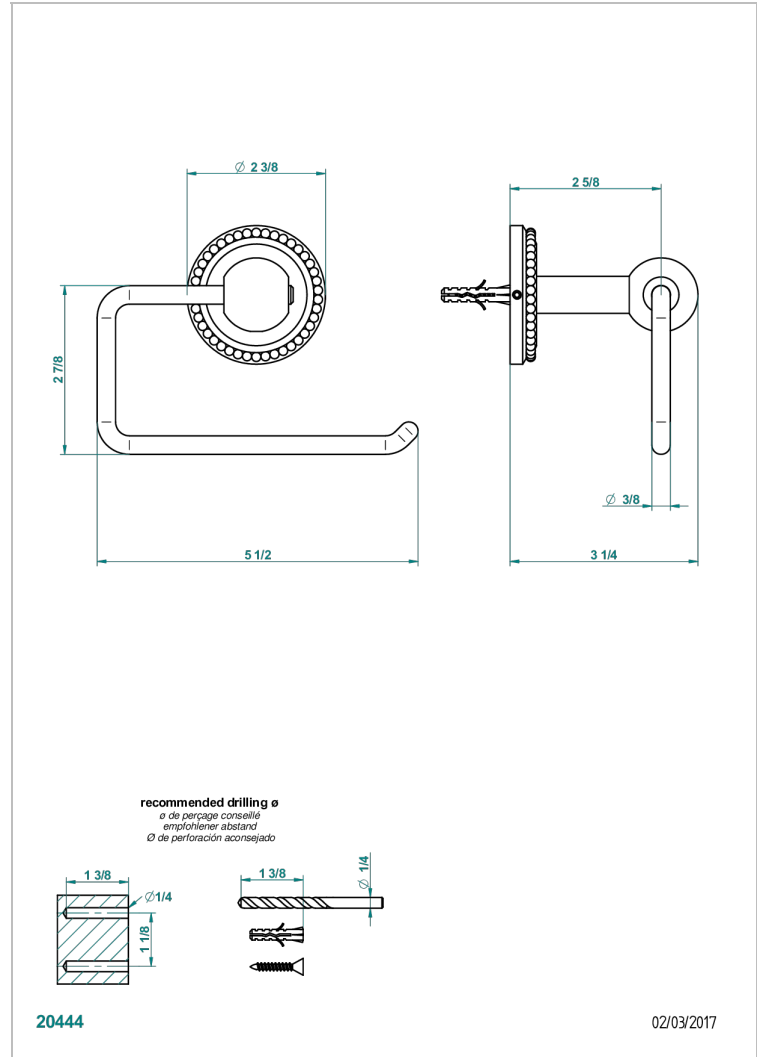

# VERSAILLES

G14-538A

Toilet paper holder, single mount without cover

THG<sup>®</sup>  
PARIS

## CHARACTERISTIC

- Versailles
- Toilet paper holder, single mount without cover