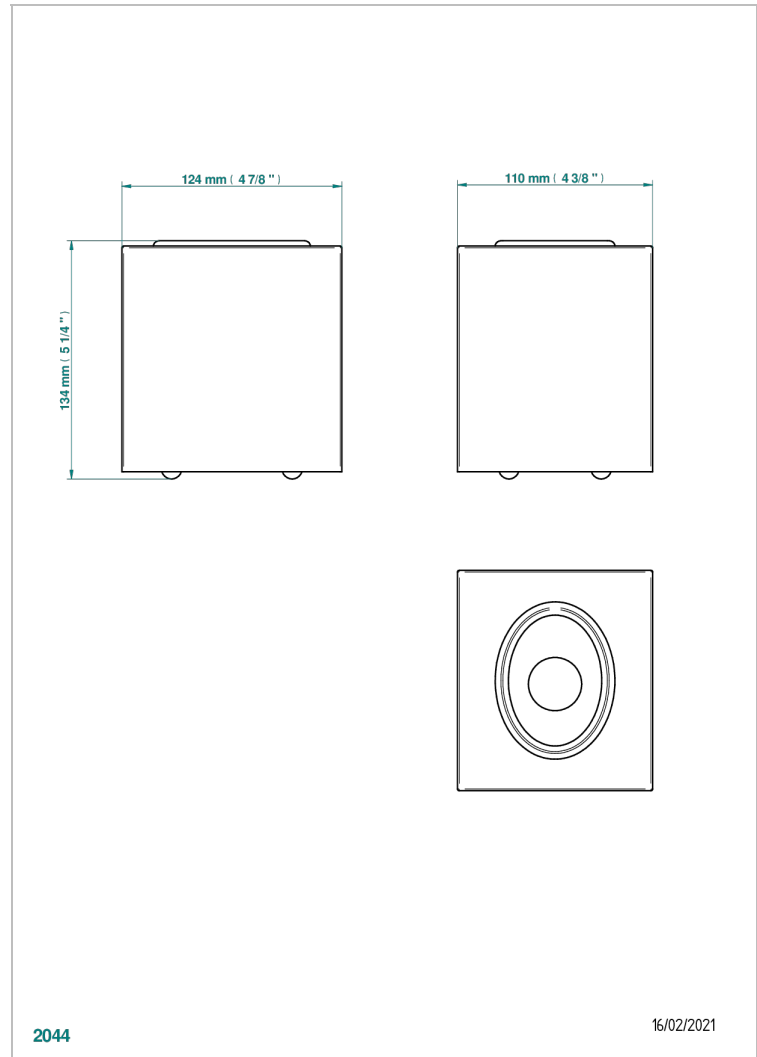

GENERAL ITEMS

G00-2704

Tissue box, 127 x 124 x 110 mm (not available in PVD finishes)

CHARACTERISTIC

- General Items
- Tissue box, 127 x 124 x 110 mm (not available in PVD finishes)

AVAILABLE FINITIONS

Antique nickel - H28
Matt chrome - C02
Matt gold - F07
Matt nickel (color finish) - C01
Polished chrome (color finish) - A02
Polished chrome / Polished gold (color finish) - G02