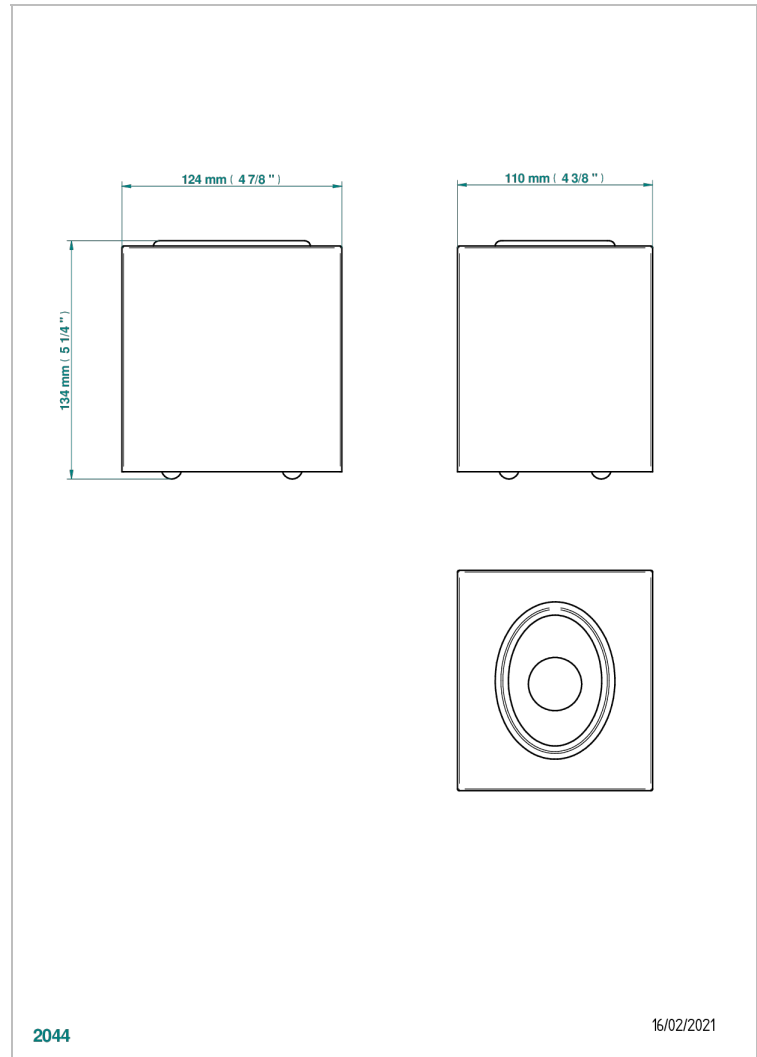

# GENERAL ITEMS

G00-2704

Tissue box, 127 x 124 x 110 mm (not available in PVD finishes)

## CHARACTERISTIC

- General Items
- Tissue box, 127 x 124 x 110 mm (not available in PVD finishes)