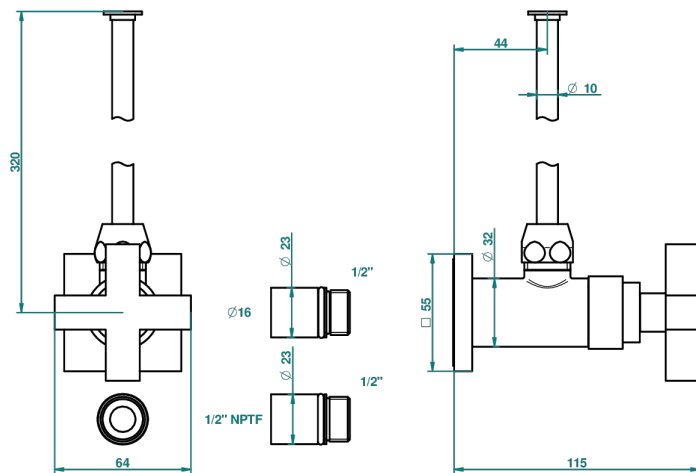

BELUGA CON MANETAS

G1U-181/SWC

Angle valve with 3/8 toiletsupply quick adaptator set

THG[®]
PARIS

20398

24/09/2008

CARACTERÍSTICAS

- Beluga con manetas
- Angle valve with 3/8 toiletsupply quick adaptator set