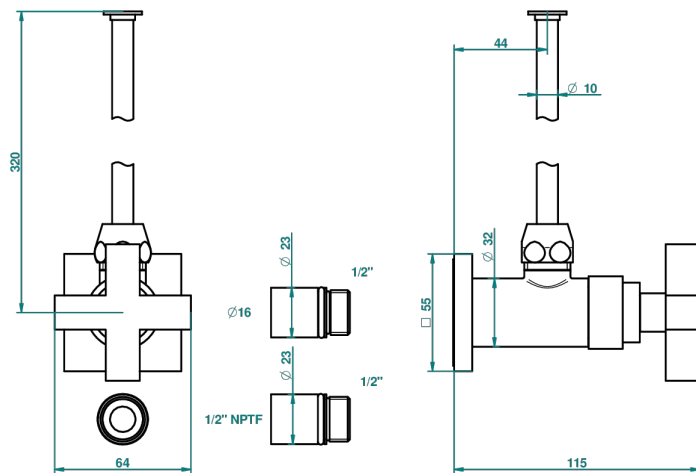

BELUGA WITH LEVER HANDLES

G1U-181/SWC

THG[®]
PARIS

Angle supply valve with 3/8" adaptor set for toilet

20398

24/09/2008

CHARACTERISTIC

- Beluga with lever handles
- Angle supply valve with 3/8" adaptor set for toilet