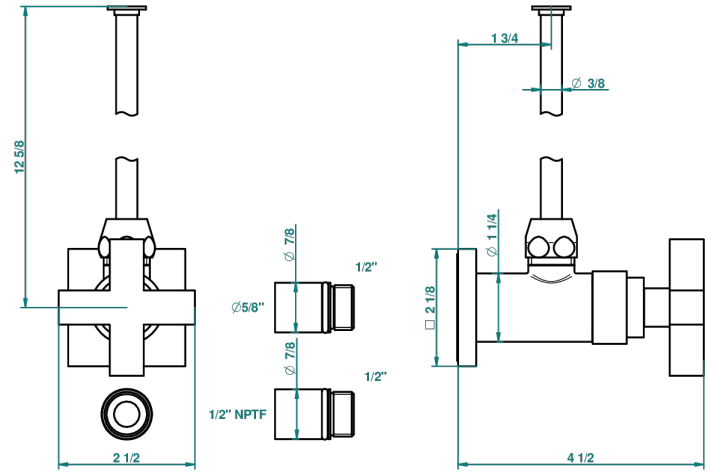

BELUGA CON MANETAS

G1U-181/SWC

Angle valve with 3/8 toiletsupply quick adaptator set

THG[®]
PARIS

20398

24/09/2008

CARACTERÍSTICAS

- Beluga con manetas
- Angle valve with 3/8 toiletsupply quick adaptator set