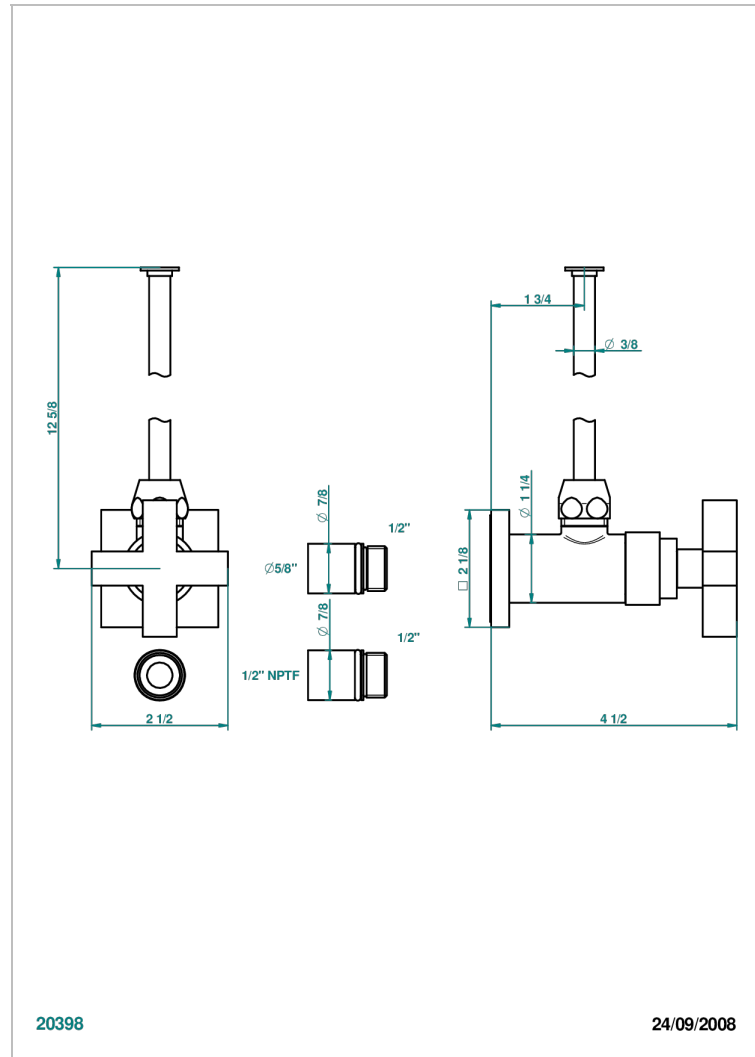

# BELUGA WITH LEVER HANDLES

G1U-181/SWC

Angle supply valve with 3/8" adaptor set for toilet

## CHARACTERISTIC

- Beluga with lever handles
- Angle supply valve with 3/8" adaptor set for toilet