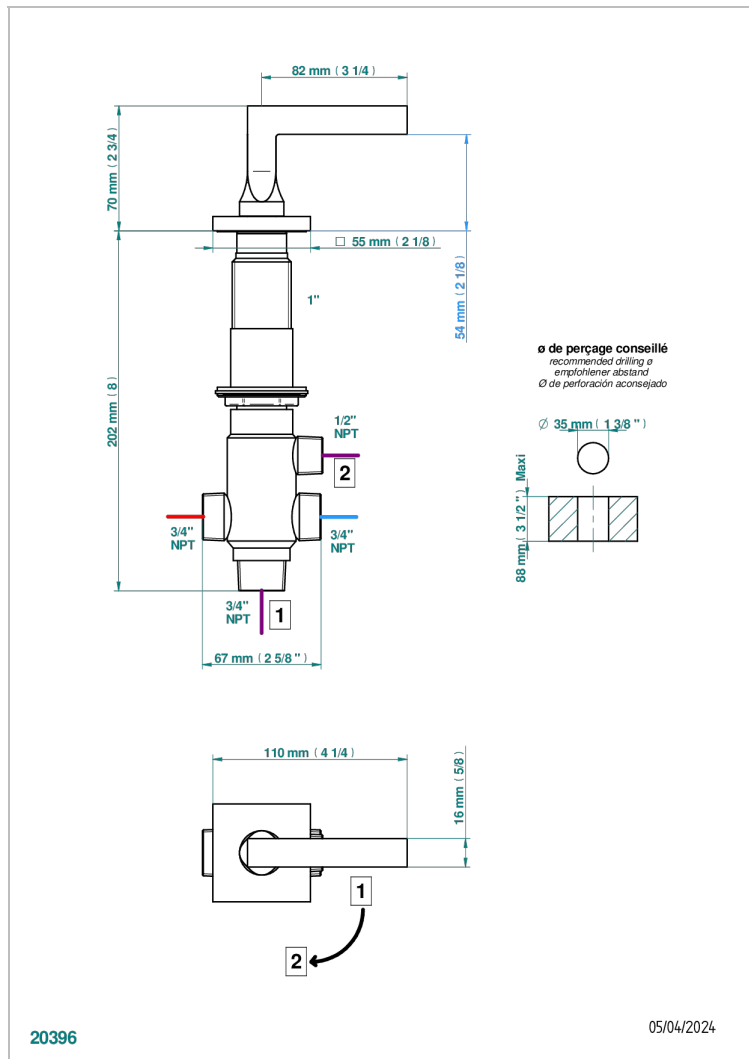

# BELUGA WITH LEVER HANDLES

G1U-504VGUS

2-function deck diverter with trim

## CHARACTERISTIC

- Beluga with lever handles
- 2-function deck diverter with trim