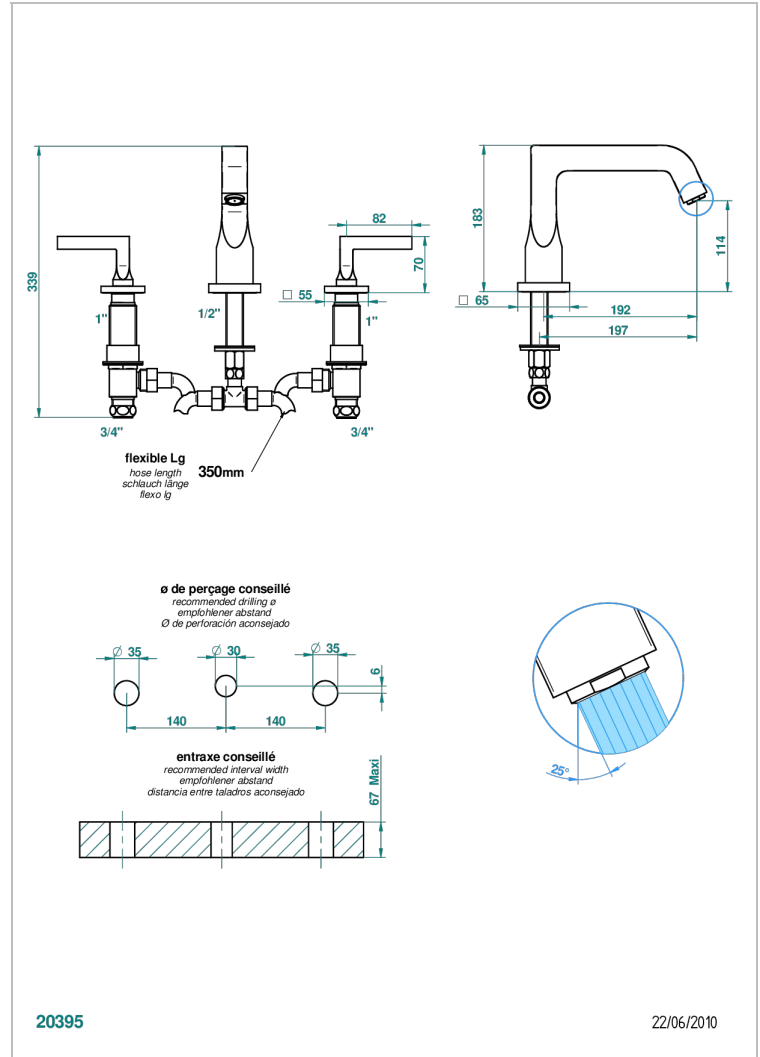

BELUGA WITH LEVER

G1U-25

Rim mounted 3-hole bath mixer, goliath spout

CHARACTERISTIC

- ACS : 18ACCLY403

TECHNICAL SPECS

- Recommandé : 3 bars (max. 5 bars) - Advised : 43,5 psi (max. 72 psi)
- Bec : 35 l/min à 3 bars
- Spout : 9.26 gpm at 43.5 psi