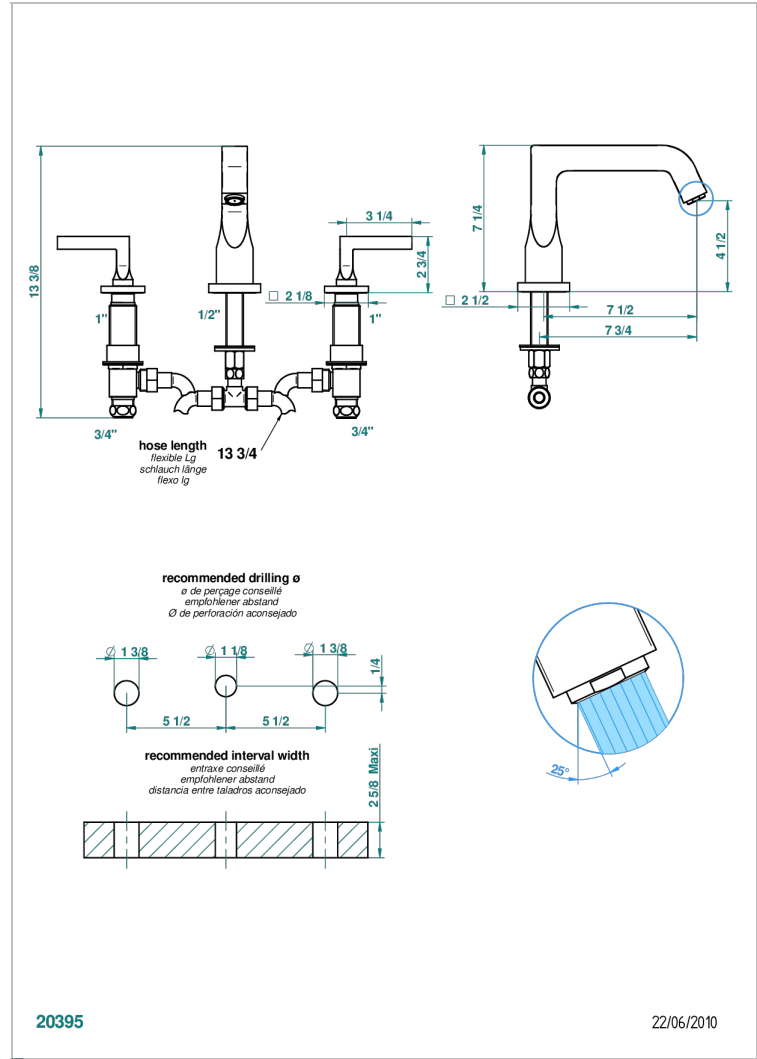

BELUGA WITH LEVER

G1U-25

Rim mounted 3-hole bath mixer, goliath spout

CHARACTERISTIC

- ACS : 18ACCLY403

TECHNICAL SPECS

- Recommandé : 3 bars (max. 5 bars) - Advised : 43,5 psi (max. 72 psi)
- Bec : 35 l/min à 3 bars
- Spout : 9.26 gpm at 43.5 psi