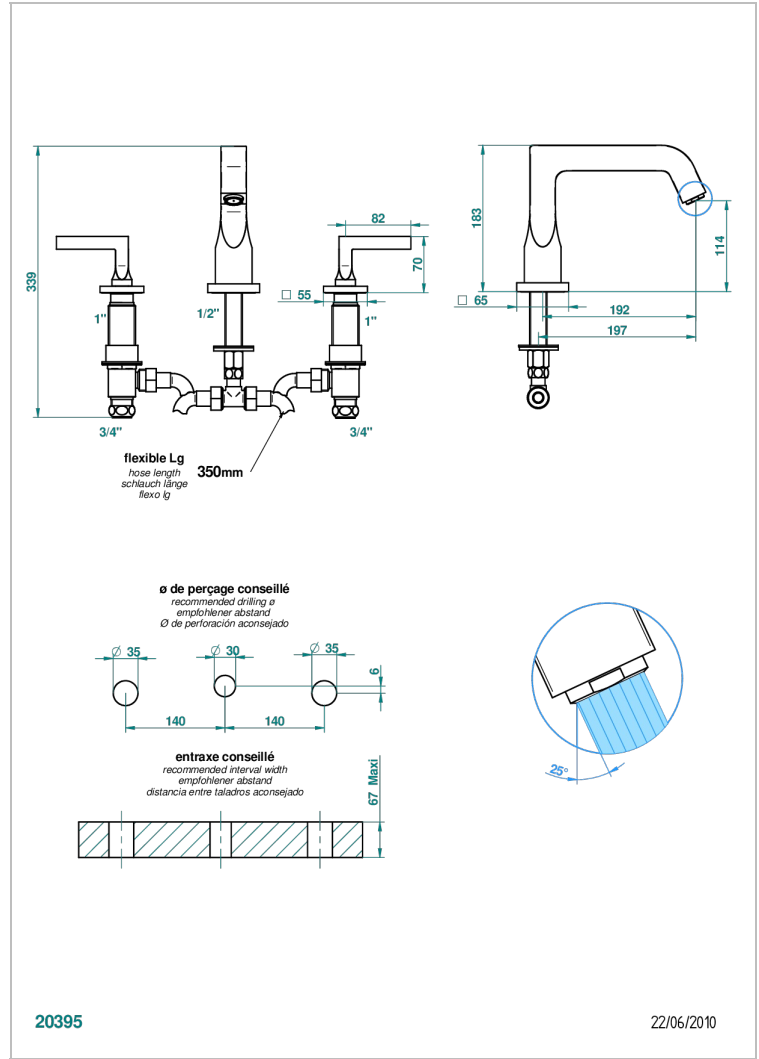

BELUGA WITH LEVER

G1U-25

Rim mounted 3-hole bath mixer, goliath spout

CHARACTERISTIC

- ACS : 18ACCLY403

TECHNICAL SPECS

- Recommandé : 3 bars (max. 5 bars) - Advised : 43,5 psi (max. 72 psi)
- Bec : 35 l/min à 3 bars
- Spout : 9.26 gpm at 43.5 psi