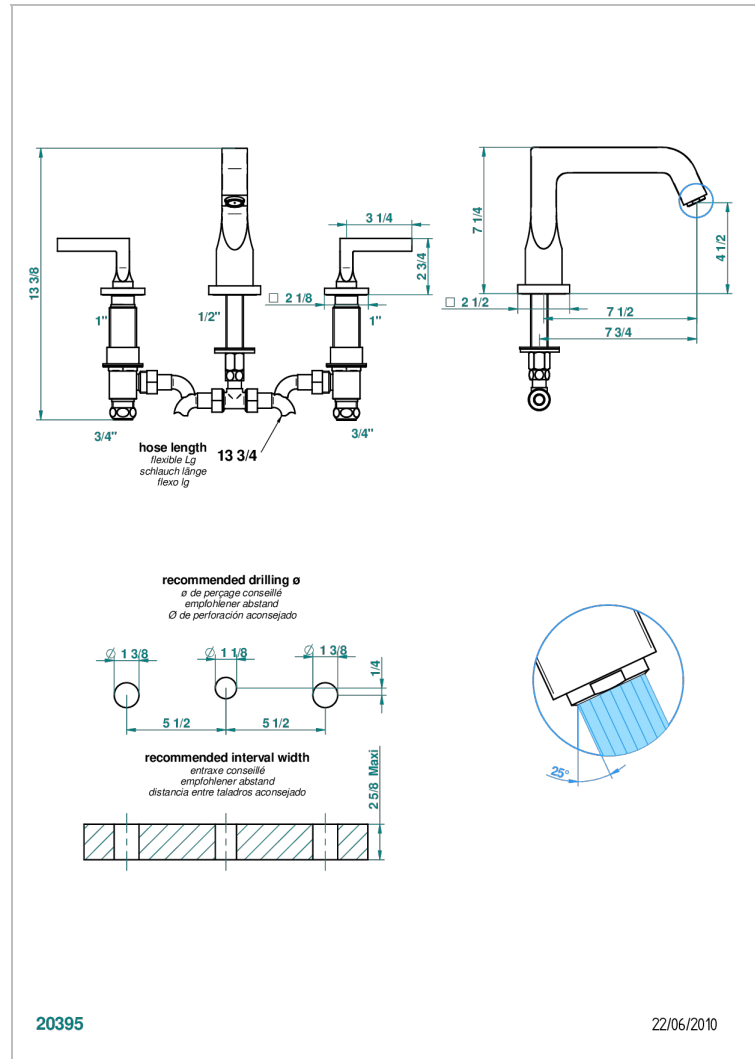

BELUGA WITH LEVER

G1U-25

Rim mounted 3-hole bath mixer, goliath spout

CHARACTERISTIC

- ACS : 18ACCLY403

TECHNICAL SPECS

- Recommandé : 3 bars (max. 5 bars) - Advised : 43,5 psi (max. 72 psi)
- Bec : 35 l/min à 3 bars
- Spout : 9.26 gpm at 43.5 psi