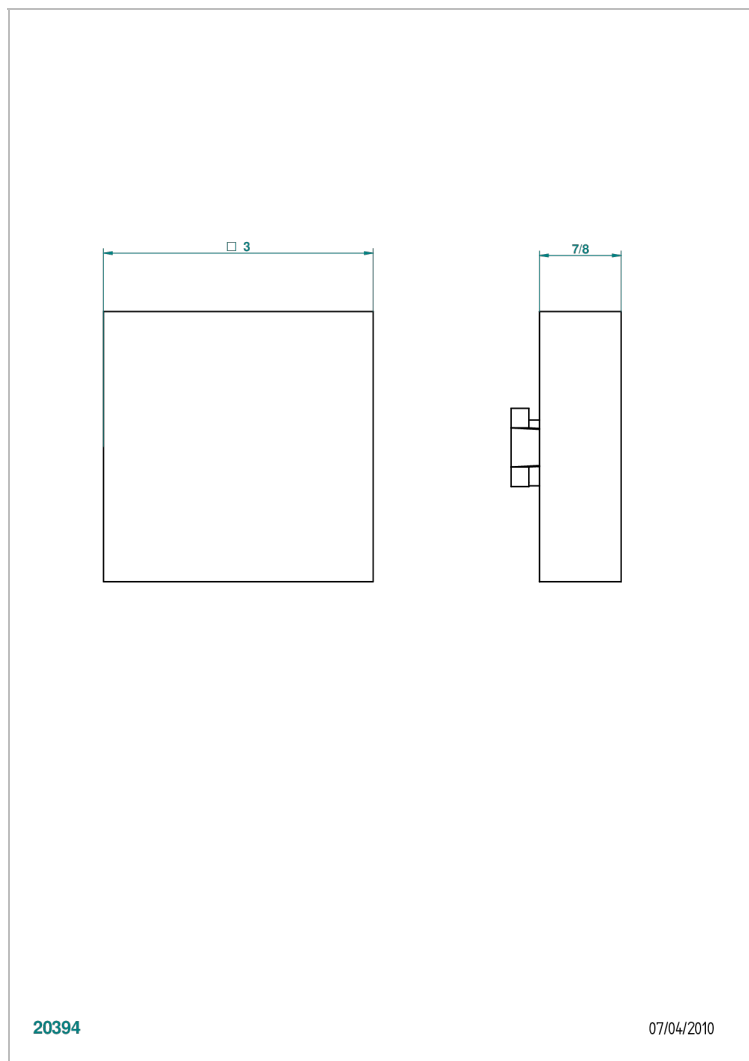

PROFIL METAL WITH LEVER HANDLES

A6B-301GEBUS

Control knob for Geberit waste overflow

20394

07/04/2010

CHARACTERISTIC

- Profil Metal with lever handles
- Control knob for Geberit waste overflow

AVAILABLE FINITIONS