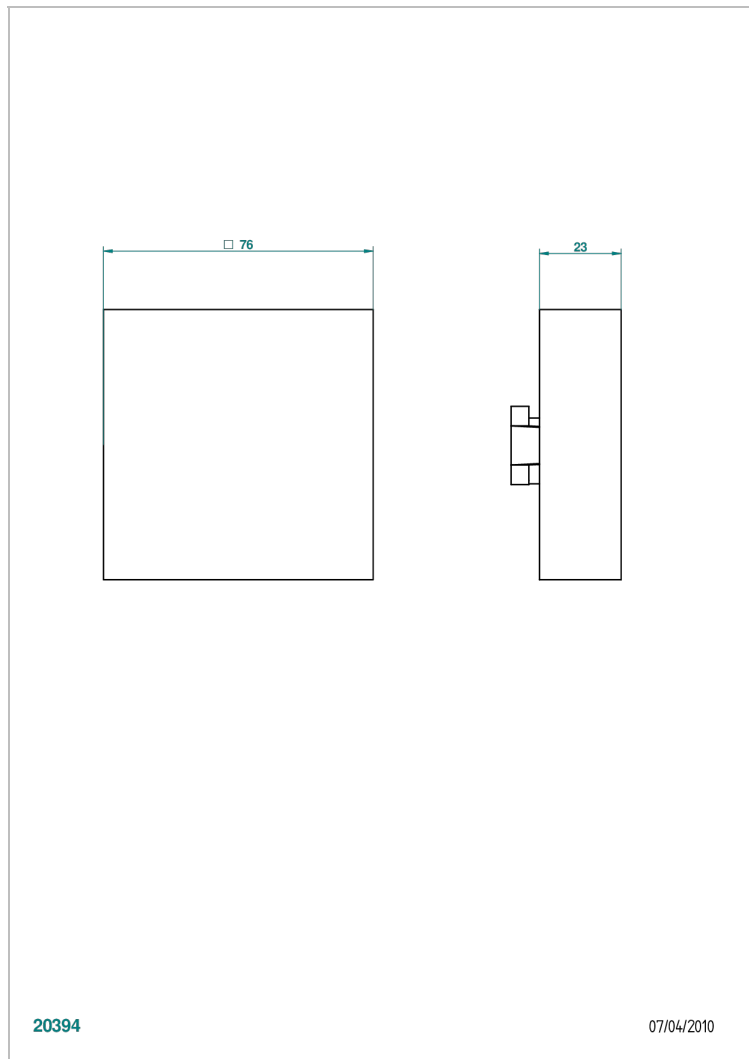

MASQUE DE FEMME ENGRAVED METAL

A2T-301GEBUS

THG[®]
PARIS

Control knob for Geberit waste overflow

20394

07/04/2010

CHARACTERISTIC

- Masque de Femme Engraved Metal
- Control knob for Geberit waste overflow