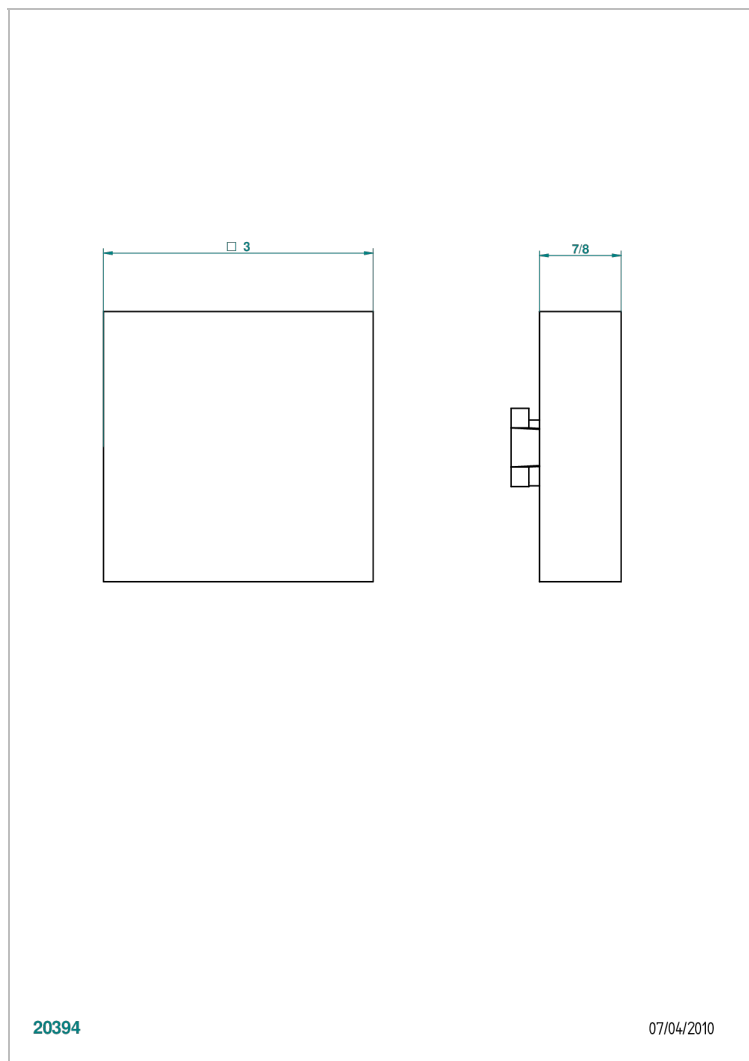

MASQUE DE FEMME ENGRAVED METAL

A2T-301GEBUS

Control knob for Geberit waste overflow

20394

07/04/2010

CHARACTERISTIC

- Masque de Femme Engraved Metal
- Control knob for Geberit waste overflow

AVAILABLE FINITIONS