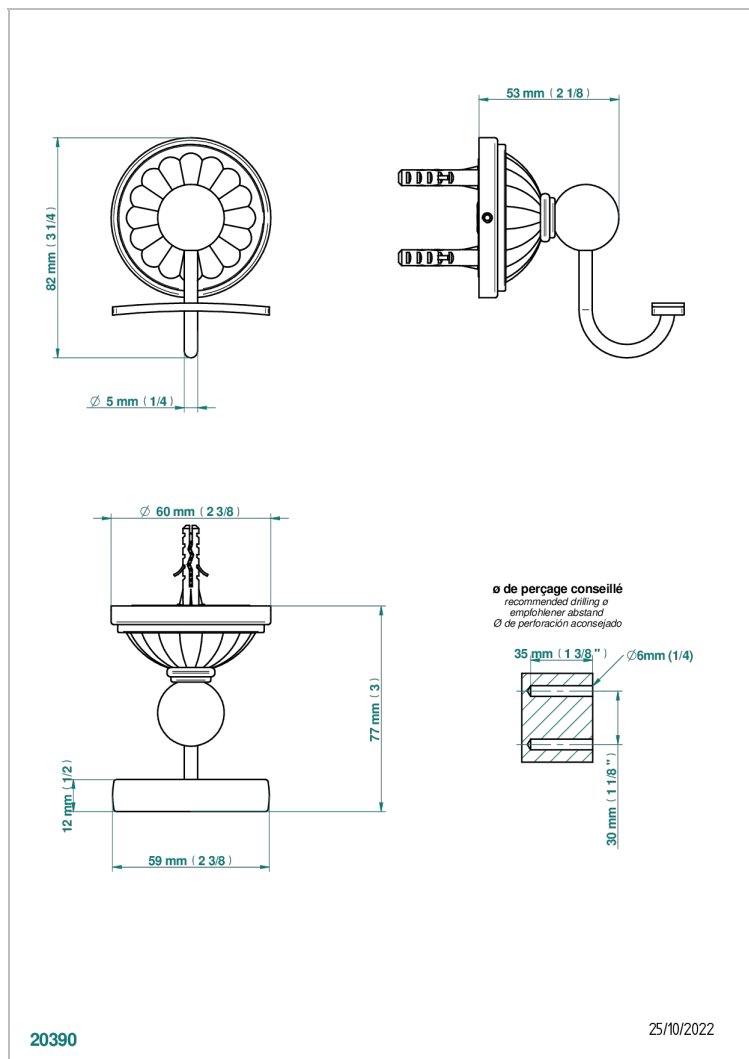

# MANDARINE CLEAR CRYSTAL

U1D-510

Robe hook

## CHARACTERISTIC

- Mandarin Clear crystal
- Robe hook