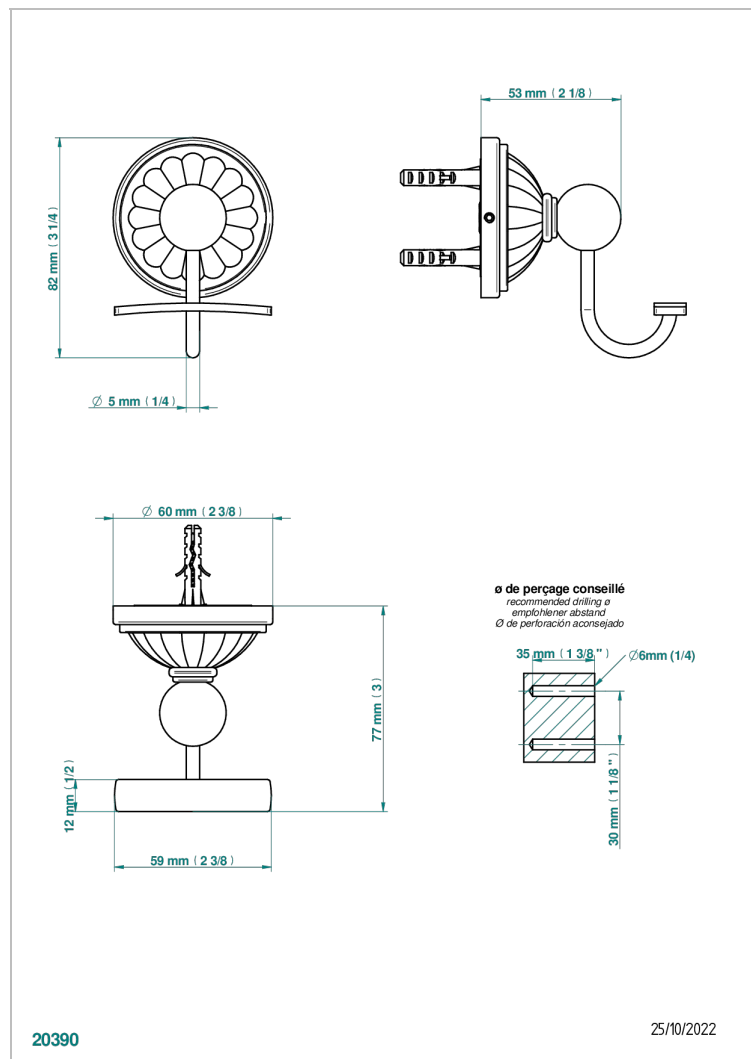

MANDARINE CLEAR CRYSTAL

U1D-510

Robe hook

CHARACTERISTIC

- Mandarin Clear crystal
- Robe hook

AVAILABLE FINITIONS

Antique nickel - H28
Black ceram - D30
Blush PVD - H62
Brass color PVD - H49
Brown bronze color PVD - F33
Gold color PVD - H52

Nickel color PVD - H55
Polished chrome (color finish) - A02
Polished chrome / Polished gold (color finish) - G02
Polished gold (color finish) - F01
Polished nickel - B01
Soft gold - F30

Soft matt gold - F31
Umber PVD - H66
Varnished matt antique red copper (color finish) - H07