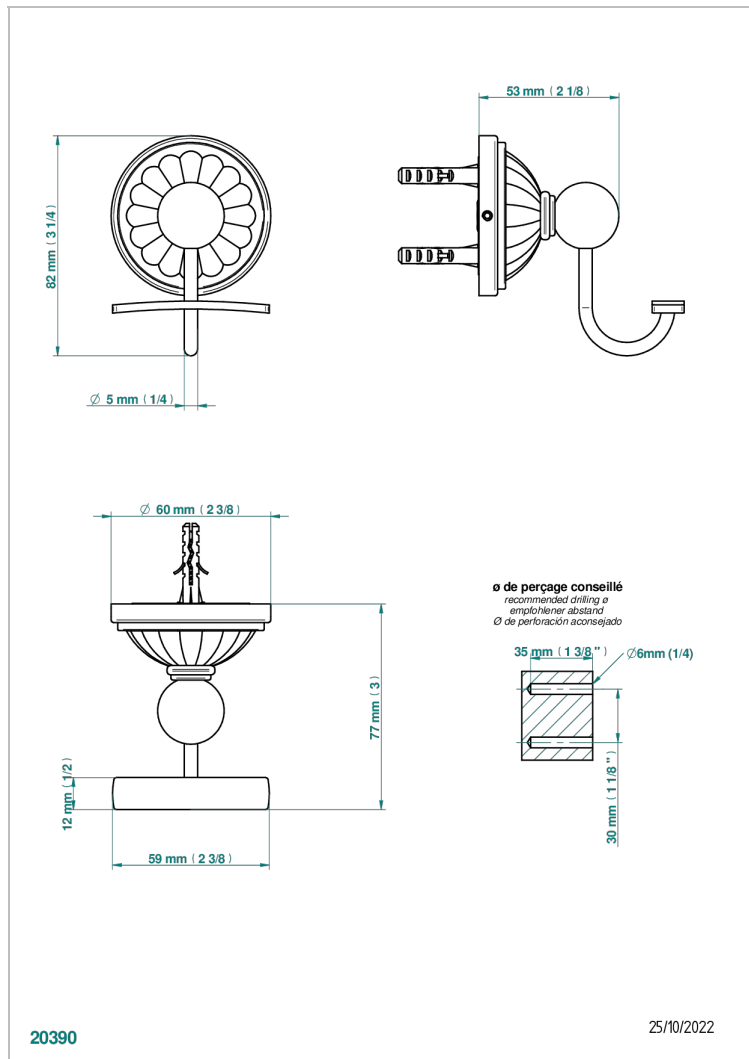

MANDARINE CLEAR CRYSTAL

U1D-510

Robe hook

CHARACTERISTIC

- Mandarin Clear crystal
- Robe hook

AVAILABLE FINITIONS

Antique nickel - H28
Black ceram - D30
Blush PVD - H62
Brass color PVD - H49
Brown bronze color PVD - F33
Gold color PVD - H52

Nickel color PVD - H55
Polished chrome (color finish) - A02
Polished chrome / Polished gold (color finish) - G02
Polished gold (color finish) - F01
Polished nickel - B01
Soft gold - F30

Soft matt gold - F31
Umber PVD - H66
Varnished matt antique red copper (color finish) - H07