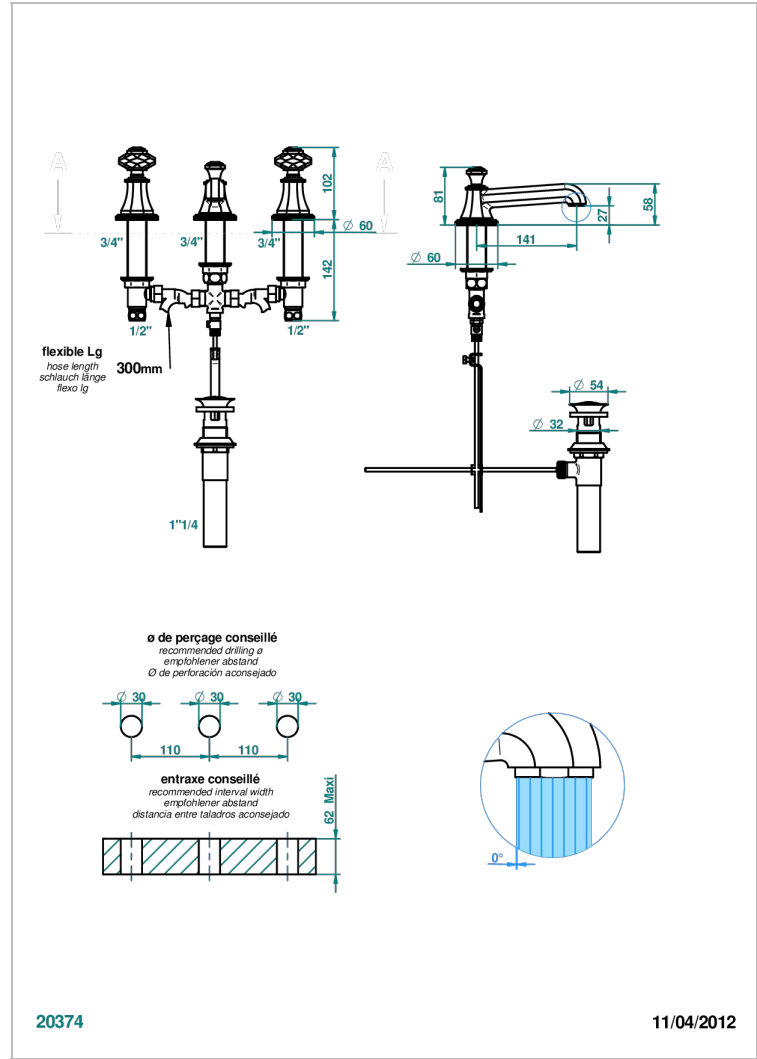

TRADITION CRYSTAL

A59-151M/US

Widespread lavatory set with drain for 1 1/4" + countertop

CHARACTERISTIC

- Tradition Crystal
- Widespread lavatory set with drain for 1 1/4" + countertop

TECHNICAL SPECS

- Recommandé : 3 bars (max. 5 bars) - Advised : 43,5 psi (max. 72 psi)
- 5,7 l/min à 3 bars (1.5 gpm at 43.5 psi)