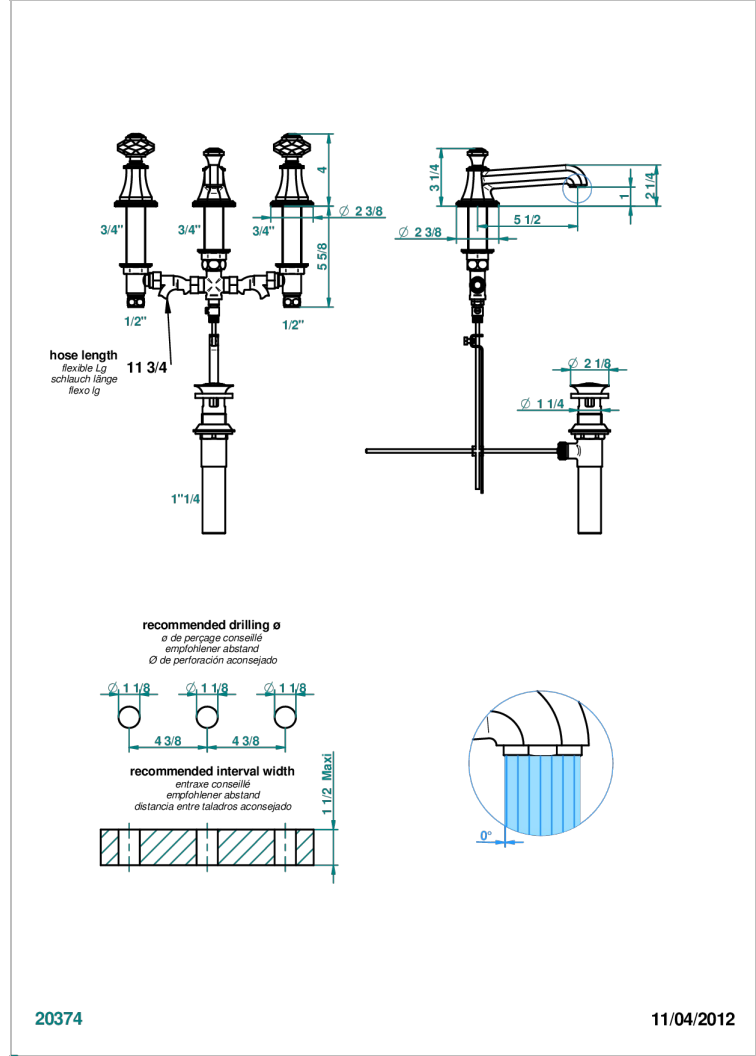

# TRADITION CRYSTAL

A59-151M/US

Widespread lavatory set with drain for 1 1/4" + countertop

## CHARACTERISTIC

- Tradition Crystal
- Widespread lavatory set with drain for 1 1/4" + countertop

## TECHNICAL SPECS

- Recommandé : 3 bars (max. 5 bars) - Advised : 43,5 psi (max. 72 psi)
- 5,7 l/min à 3 bars (1.5 gpm at 43.5 psi)