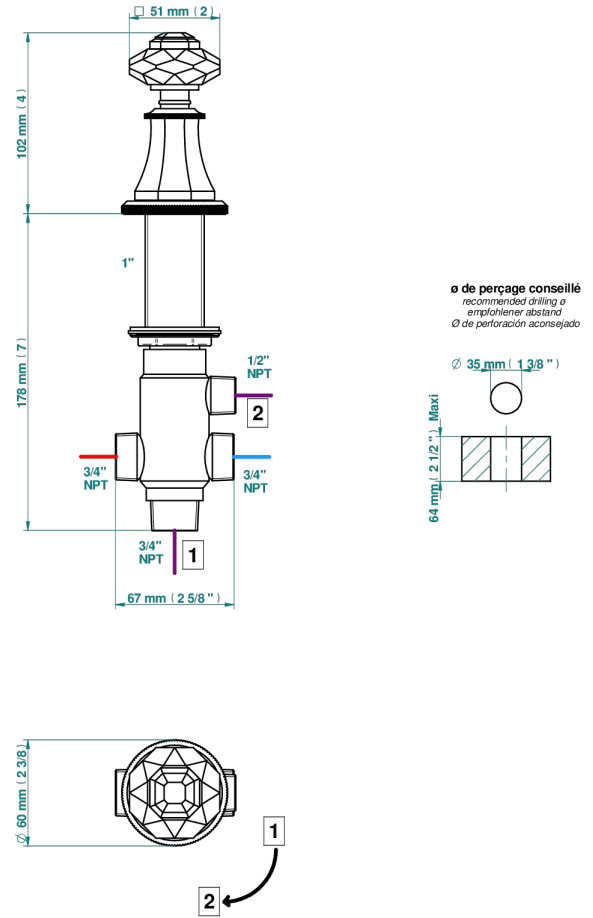

TRADITION CRYSTAL

A59-504VGUS

2-function deck diverter with trim

20371

20/03/2024

CHARACTERISTIC

- Tradition Crystal
- 2-function deck diverter with trim

AVAILABLE FINITIONS