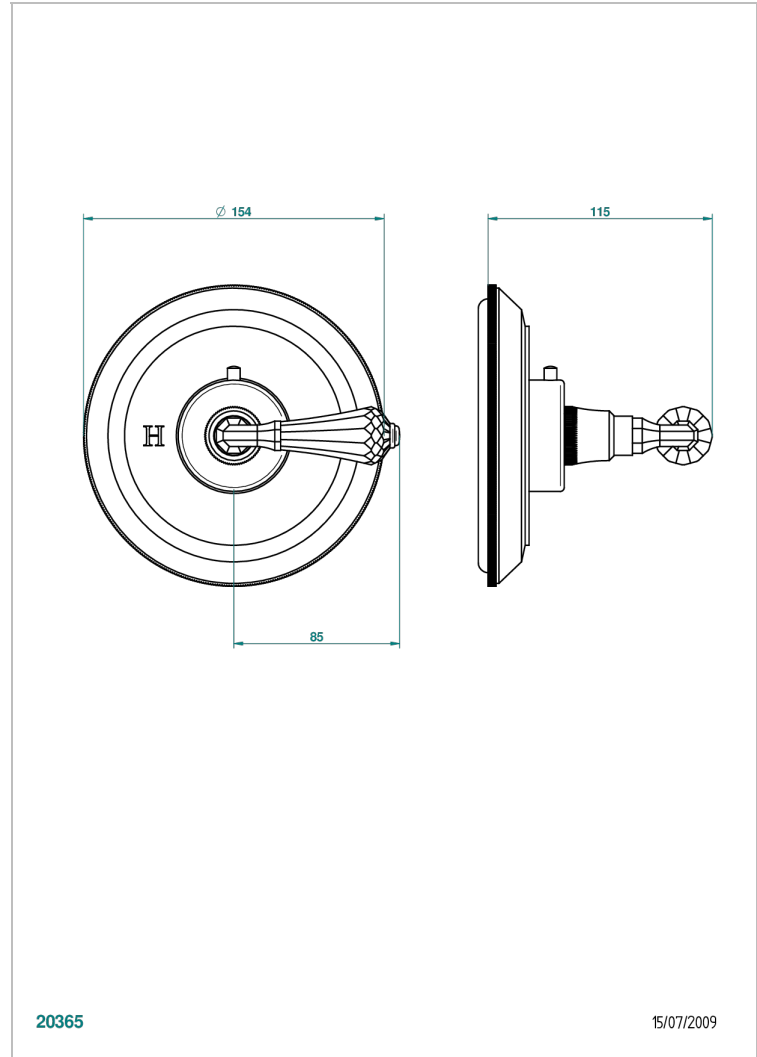

ART DECO CRYSTAL

A56-15EN16EM

Trim plate and handle for eurotherm valve 8200/us & 8300/us

THG[®]
PARIS

CHARACTERISTIC

- Art Déco Crystal
- Trim plate and handle for eurotherm valve 8200/us & 8300/us

AVAILABLE FINITIONS