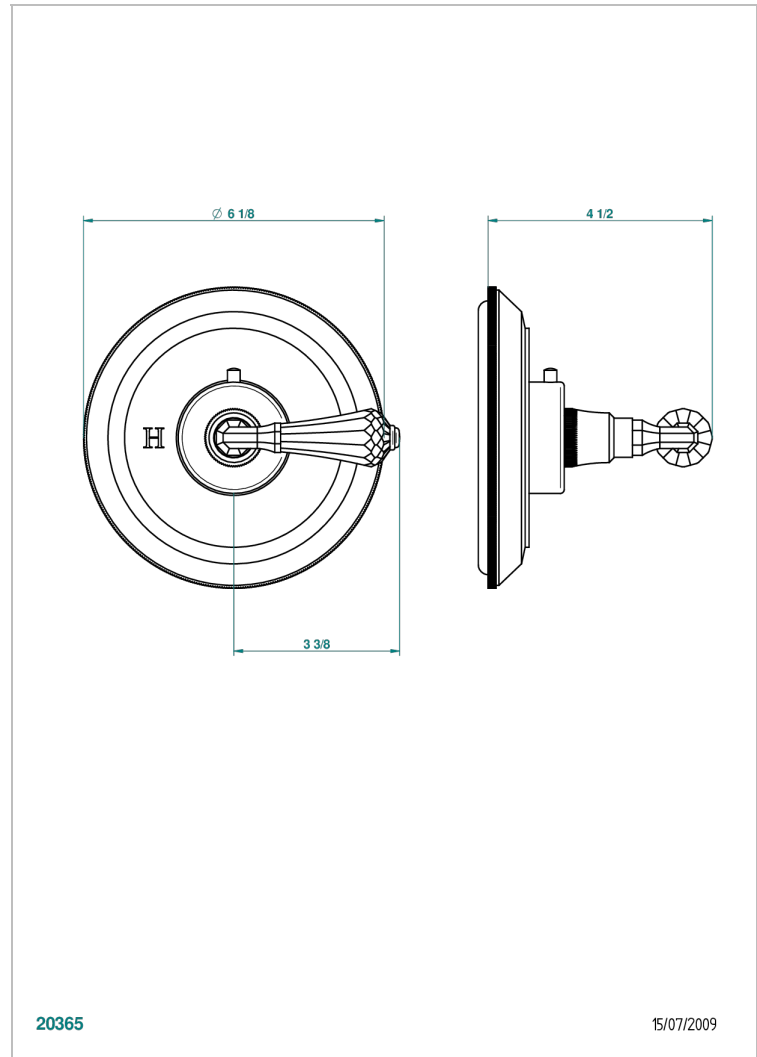

ART DECO CRYSTAL

A56-15EN16EM

Trim plate and handle for eurotherm valve 8200/us & 8300/us

THG[®]
PARIS

CHARACTERISTIC

- Art Déco Crystal
- Trim plate and handle for eurotherm valve 8200/us & 8300/us

AVAILABLE FINITIONS