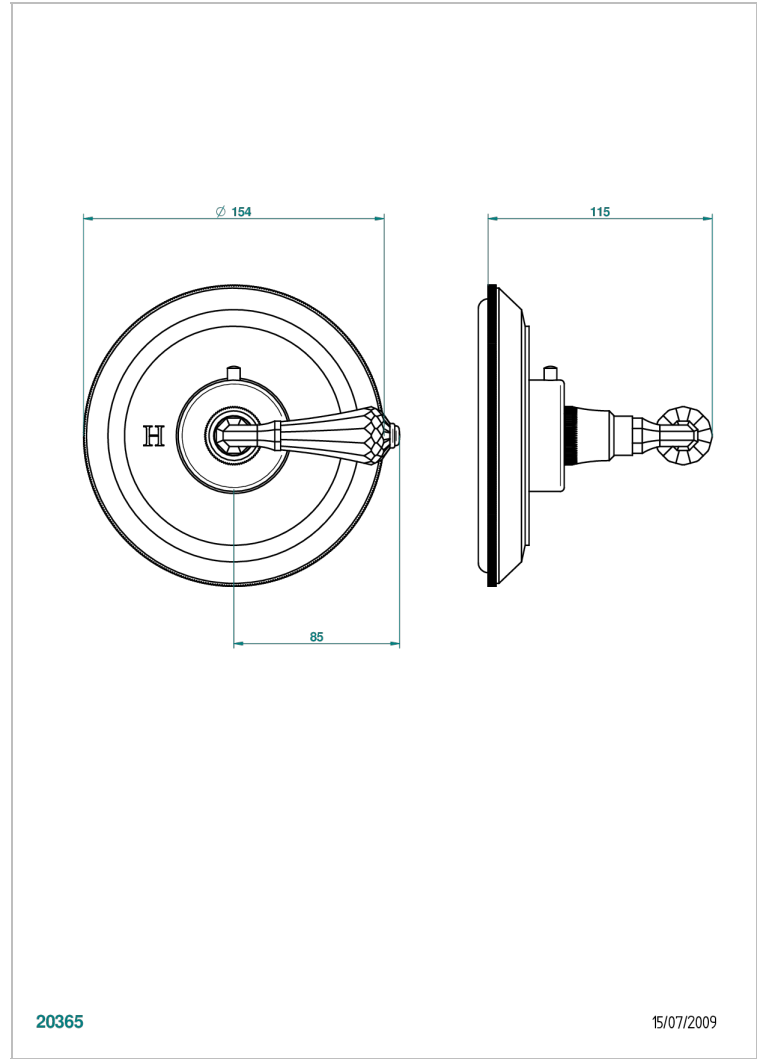

# ART DECO CRYSTAL

A56-15EN16EM

Trim for Eurotherm thermostat n° 8105N, 8200N, 8300

THG<sup>®</sup>  
PARIS

## CHARACTERISTIC

- Art Déco Crystal
- Trim for Eurotherm thermostat n° 8105N, 8200N, 8300

## RELATED SKU'S

- Ref. G00-8105N 1/2" Eurotherm thermostat, 40 l/min with wax cartridge
- Ref. G00-8200N 3/4" Eurotherm thermostat, 80 l/min