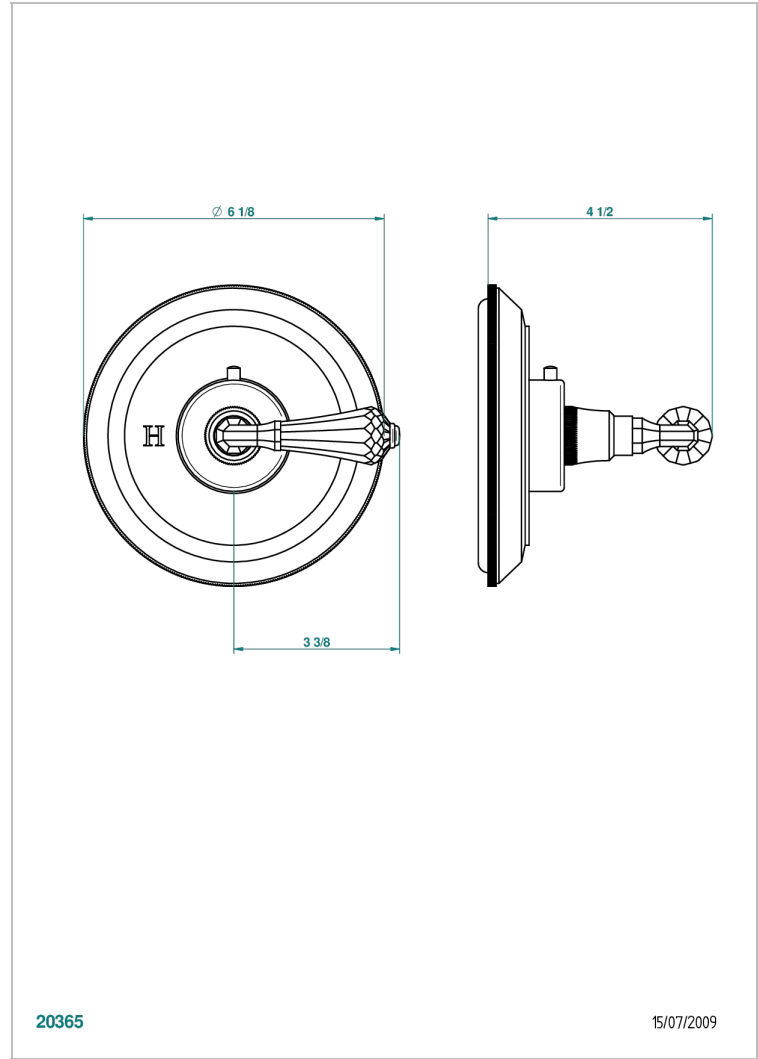

# ART DECO CRYSTAL

A56-15EN16EM

Trim for Eurotherm thermostat n° 8105N, 8200N, 8300

THG<sup>®</sup>  
PARIS

## CHARACTERISTIC

- Art Déco Crystal
- Trim for Eurotherm thermostat n° 8105N, 8200N, 8300

## RELATED SKU'S

- Ref. G00-8105N 1/2" Eurotherm thermostat, 40 l/min with wax cartridge
- Ref. G00-8200N 3/4" Eurotherm thermostat, 80 l/min