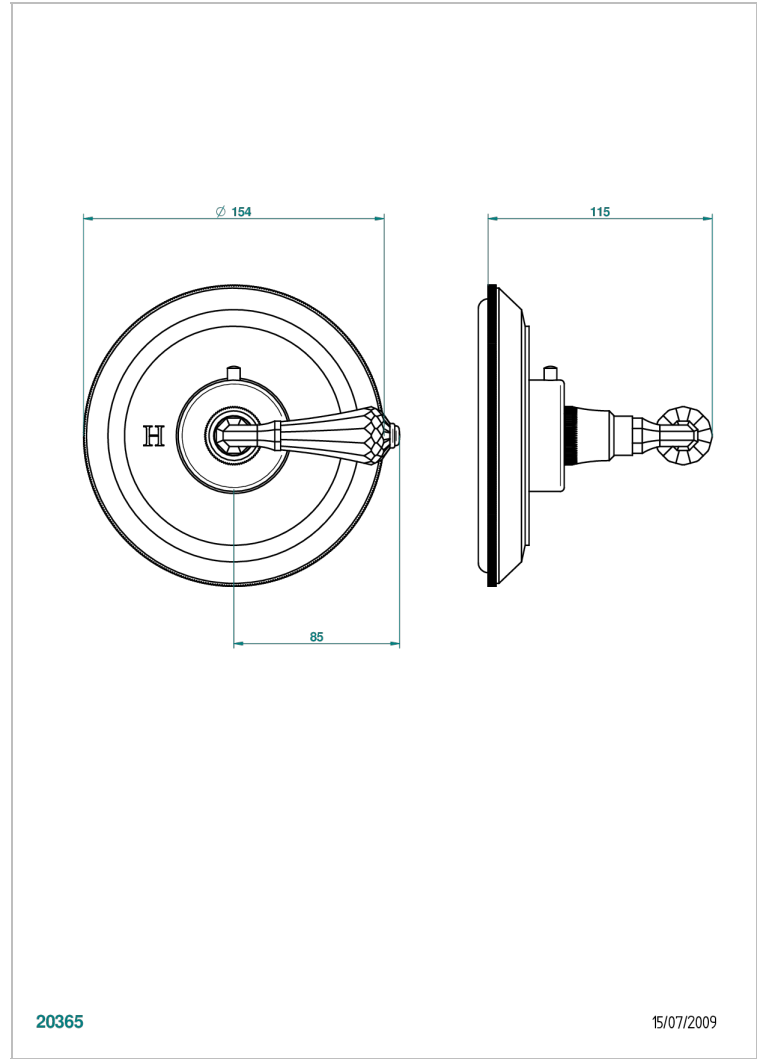

ART DECO CRYSTAL

A56-15EN16EM

Trim for Eurotherm thermostat n° 8105N, 8200N, 8300

THG[®]
PARIS

CHARACTERISTIC

- Art Déco Crystal
- Trim for Eurotherm thermostat n° 8105N, 8200N, 8300

RELATED SKU'S

- Ref. G00-8105N 1/2" Eurotherm thermostat, 40 l/min with wax cartridge
- Ref. G00-8200N 3/4" Eurotherm thermostat, 80 l/min