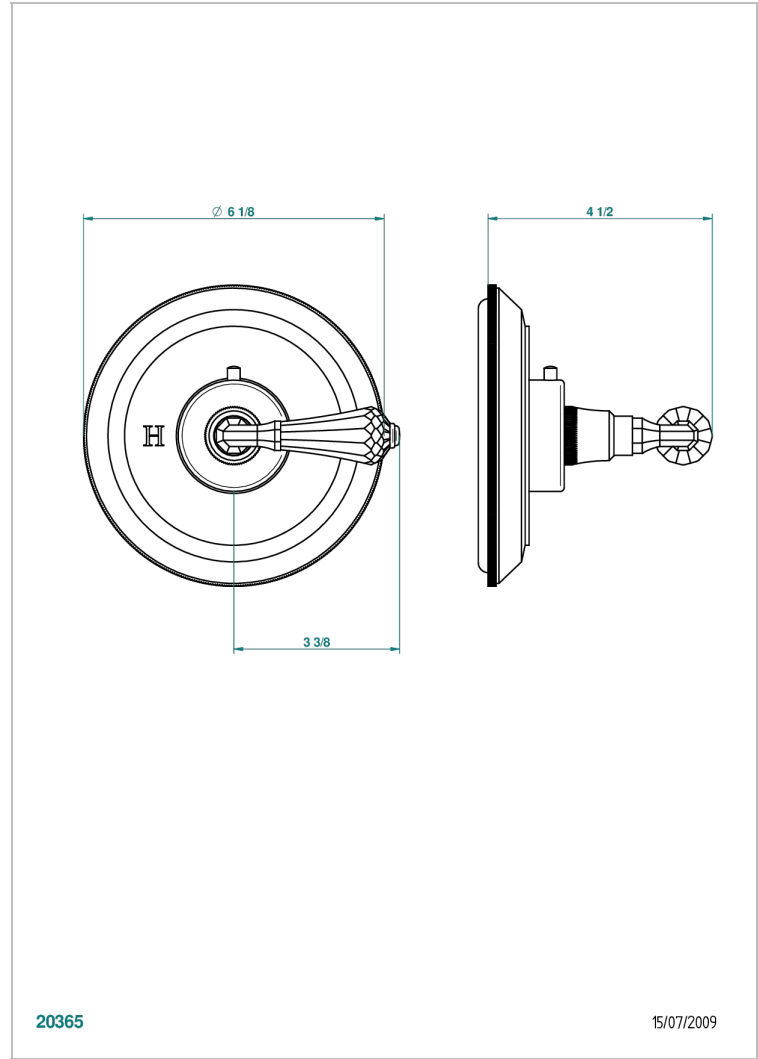

ART DECO CRYSTAL

A56-15EN16EM

Trim for Eurotherm thermostat n° 8105N, 8200N, 8300

THG[®]
PARIS

20365

15/07/2009

CHARACTERISTIC

- Art Déco Crystal
- Trim for Eurotherm thermostat n° 8105N, 8200N, 8300

RELATED SKU'S

- Ref. G00-8105N 1/2" Eurotherm thermostat, 40 l/min with wax cartridge
- Ref. G00-8200N 3/4" Eurotherm thermostat, 80 l/min

AVAILABLE FINITIONS

Antique nickel - H28
Black ceram - D30
Blush PVD - H62
Brass color PVD - H49
Brown bronze color PVD - F33
Gold color PVD - H52