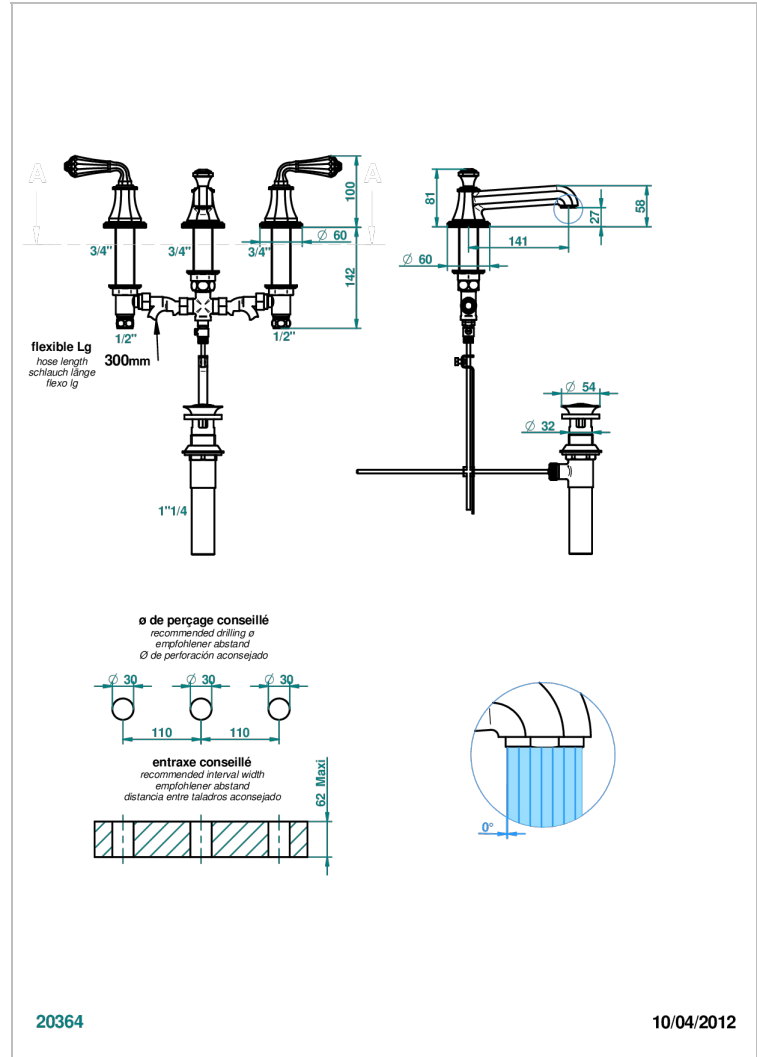

ART DECO CRYSTAL

A56-151M/US

Widespread lavatory set with drain for 1 1/4" + countertop

CHARACTERISTIC

- Art Déco Crystal
- Widespread lavatory set with drain for 1 1/4" + countertop

TECHNICAL SPECS

- Recommandé : 3 bars (max. 5 bars) - Advised : 43,5 psi (max. 72 psi)
- 5,7 l/min à 3 bars (1.5 gpm at 43.5 psi)