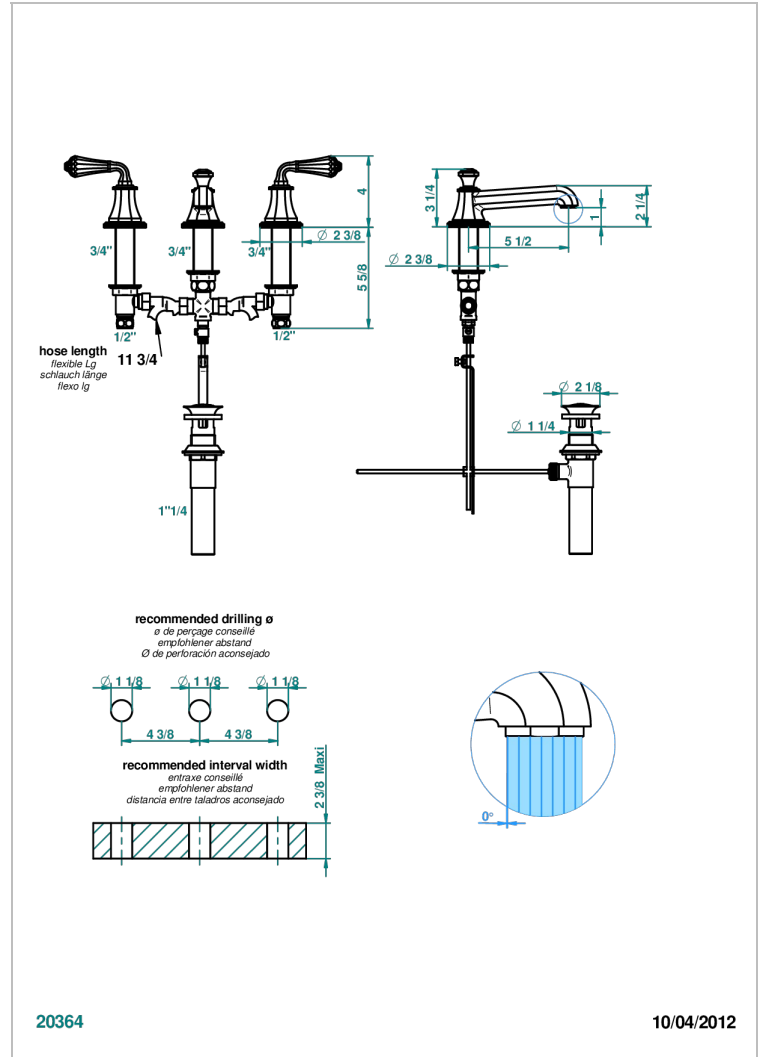

# ART DECO CRYSTAL

A56-151M/US

Widespread lavatory set with drain for 1 1/4" + countertop

## CHARACTERISTIC

- Art Déco Crystal
- Widespread lavatory set with drain for 1 1/4" + countertop

## TECHNICAL SPECS

- Recommandé : 3 bars (max. 5 bars) - Advised : 43,5 psi (max. 72 psi)
- 5,7 l/min à 3 bars (1.5 gpm at 43.5 psi)