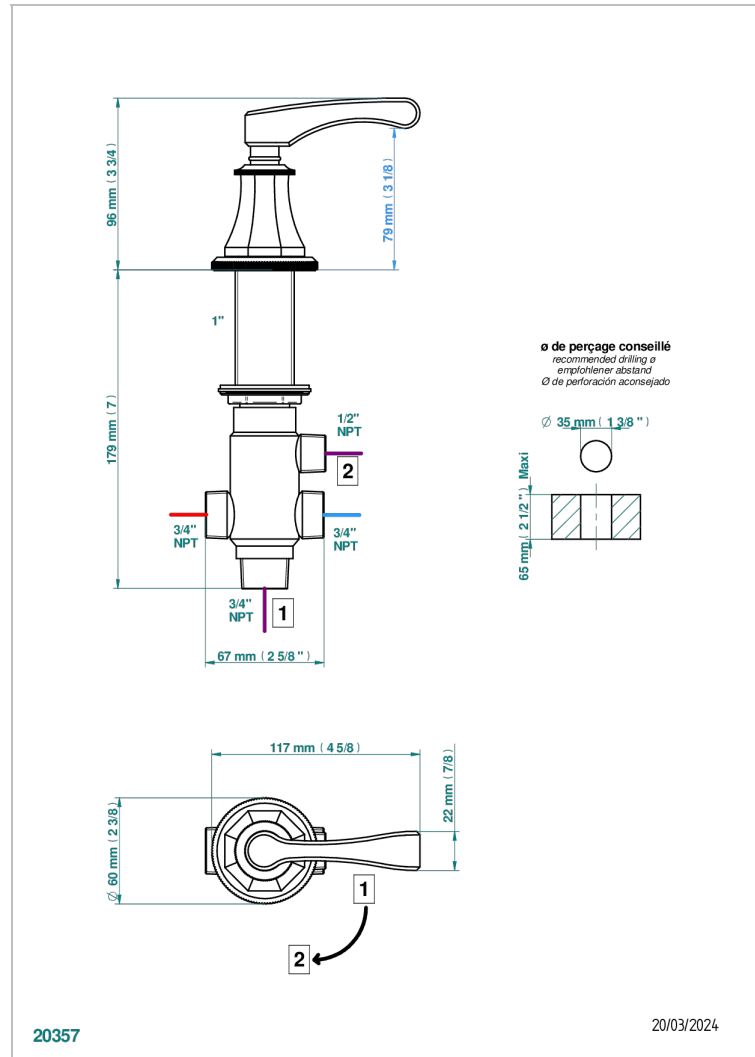

ART DECO WITH LEVER

A55-50/4/VG

Rim mounted 4 way diverter : 2 inlets and 2 outlets

CHARACTERISTIC

- Art Déco with lever
- Rim mounted 4 way diverter : 2 inlets and 2 outlets

AVAILABLE FINITIONS

Antique nickel - H28
Black ceram - D30
Blush PVD - H62
Brass color PVD - H49
Brown bronze color PVD - F33
Gold color PVD - H52