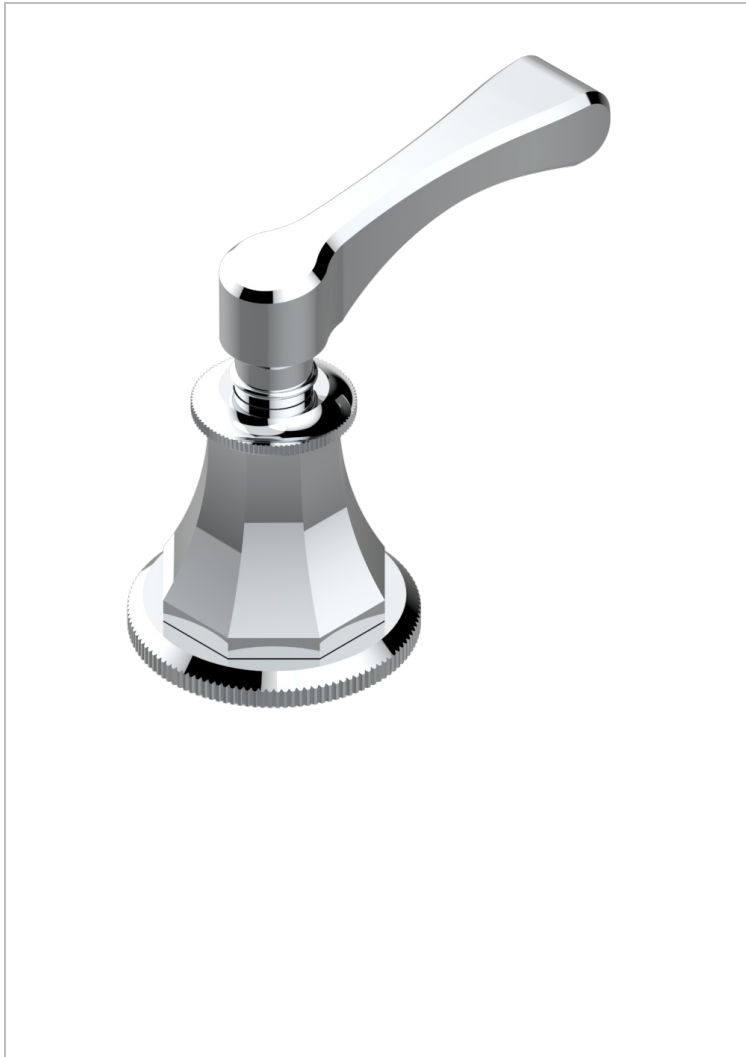

ART DECO WITH LEVER

A55-50/4/VG

Rim mounted 4 way diverter : 2 inlets and 2 outlets

CHARACTERISTIC

- Art Déco with lever
- Rim mounted 4 way diverter : 2 inlets and 2 outlets

AVAILABLE FINITIONS

Antique nickel - H28
Black ceram - D30
Blush PVD - H62
Brass color PVD - H49
Brown bronze color PVD - F33
Gold color PVD - H52

Graphite PVD - H64
Lacquered light bronze - D01
Matt Umber PVD - H67
Matt blush PVD - H60
Matt brass color PVD - H50
Matt brown bronze color PVD - F34

Matt chrome - C02
Matt gold - F07
Matt gold color PVD - H53
Matt graphite PVD - H65
Matt nickel (color finish) - C01
Matt nickel color PVD - H56

Natural smoked Brass - A13
Nickel color PVD - H55
Polished chrome (color finish) - A02
Polished chrome / Polished gold (color finish) - G02
Polished gold (color finish) - F01
Polished nickel - B01

Soft gold - F30
Soft matt gold - F31
Umber PVD - H66
Varnished matt antique red copper (color finish) - H07