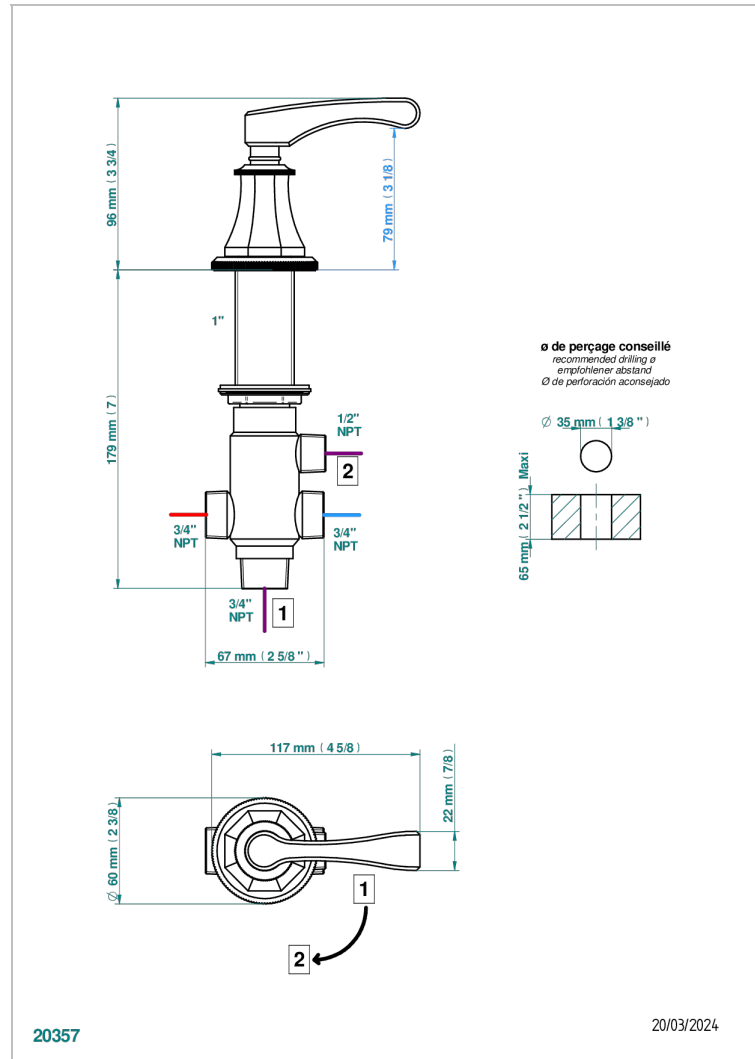

ART DECO WITH LEVER HANDLES

A55-504VGUS

2-function deck diverter with trim

CHARACTERISTIC

- Art Déco with lever handles
- 2-function deck diverter with trim

AVAILABLE FINITIONS

Black ceram - D30
Blush PVD - H62
Brass color PVD - H49
Brown bronze color PVD - F33
Chrome polished - A02
Chrome polished / gold polished - G02