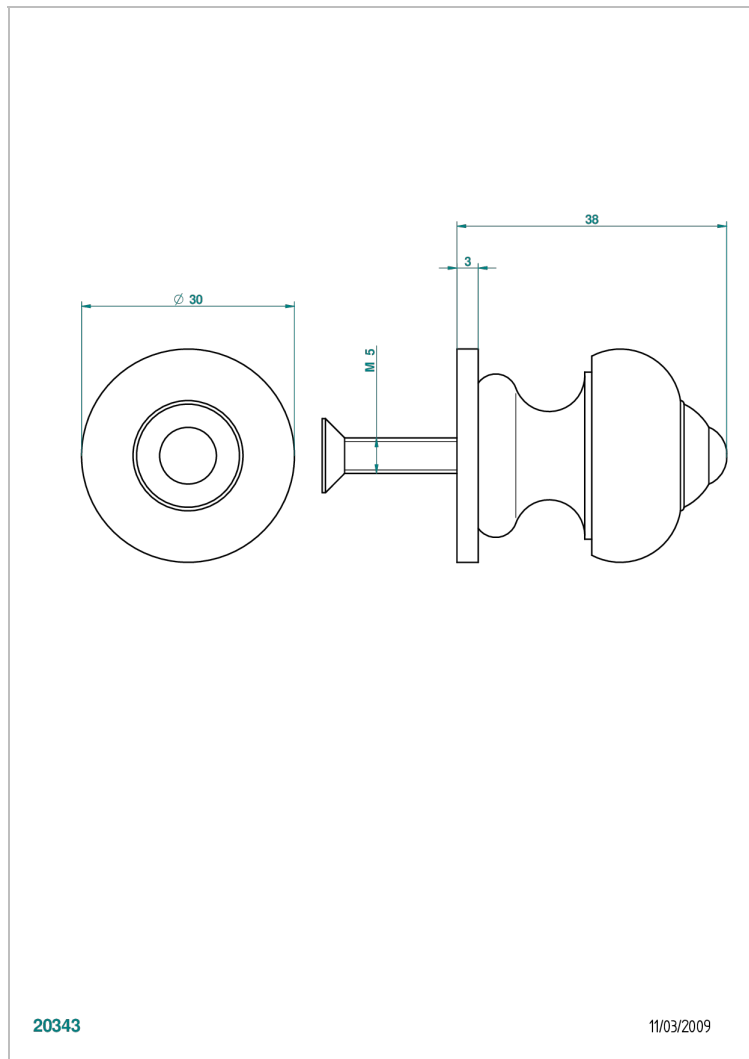

# BROADWAY WITH WHITE PORCELAIN LEVER HANDLES

A04-26BP

Medium size knob

20343

11/03/2009

## CHARACTERISTIC

- Broadway with white porcelain lever handles
- Medium size knob