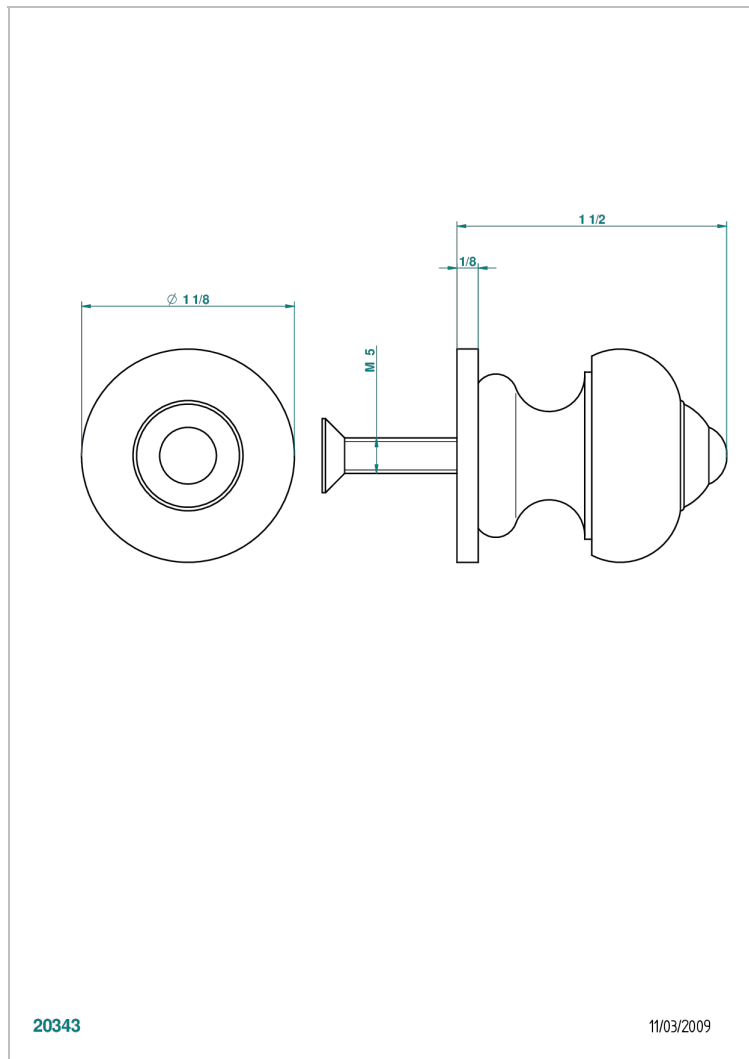

BROADWAY WITH WHITE PORCELAIN LEVER HANDLES

A04-26BP

Medium size knob

20343

11/03/2009

CHARACTERISTIC

- Broadway with white porcelain lever handles
- Medium size knob

AVAILABLE FINITIONS