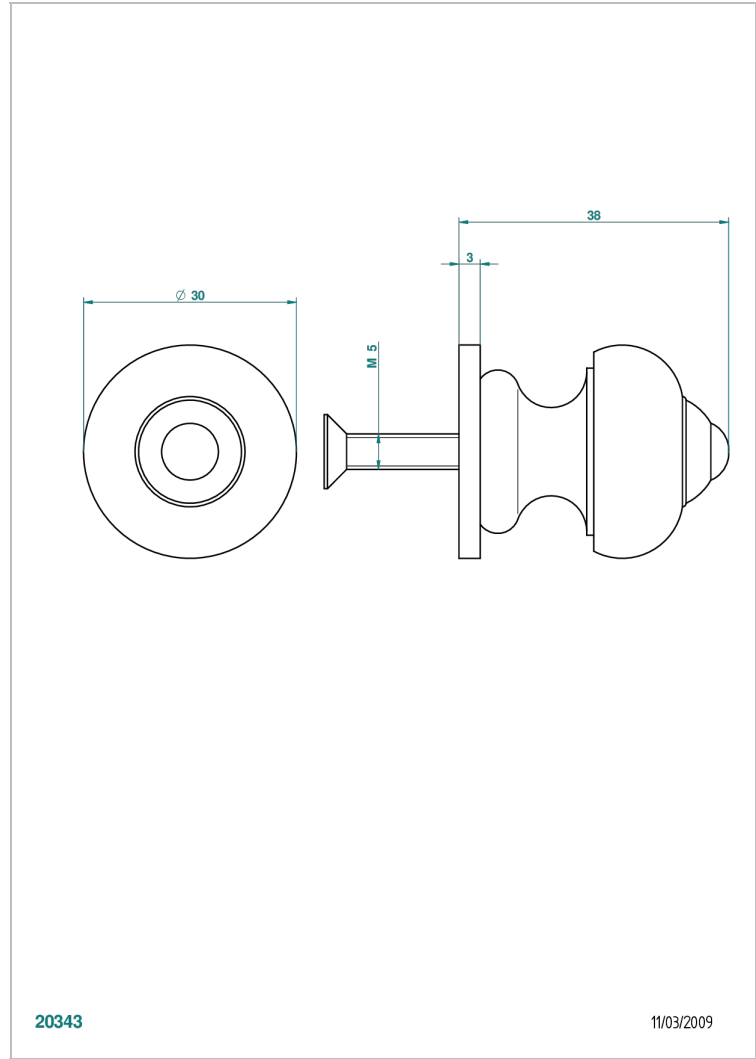

BROADWAY WITH LEVER

A04-26BP

Medium size knob

THG[®]
PARIS

20343

11/03/2009

CHARACTERISTIC

- Broadway with Lever
- Medium size knob