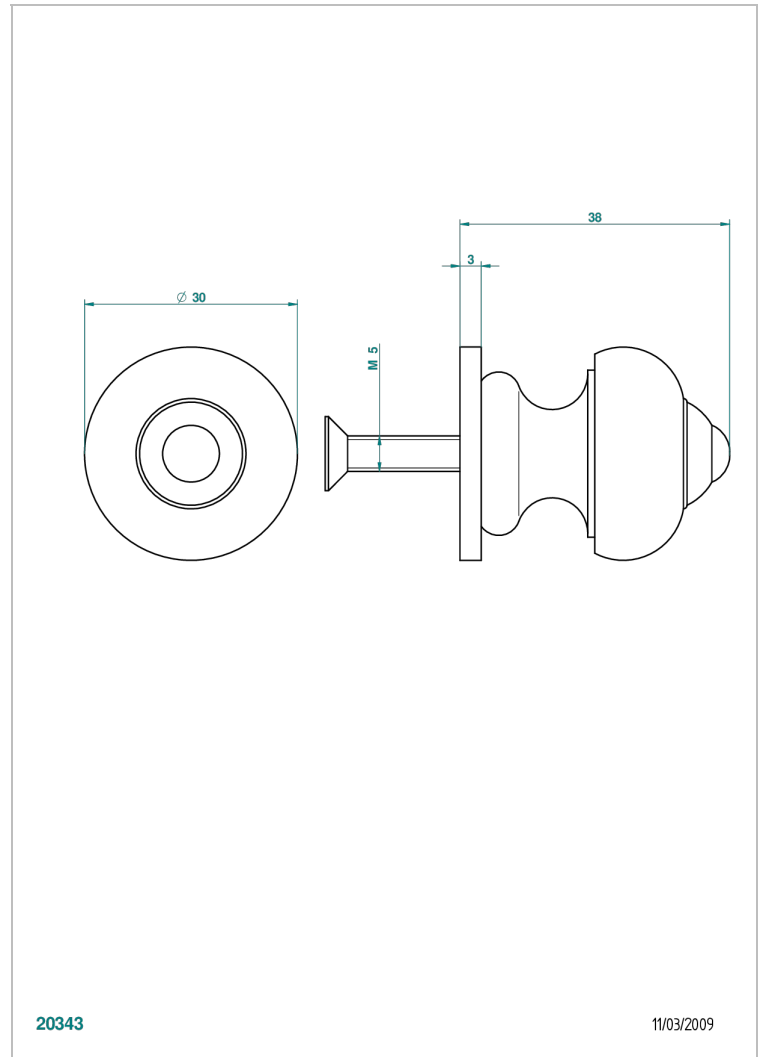

BROADWAY WITH LEVER

A04-26BP

Medium size knob

THG[®]
PARIS

20343

11/03/2009

CHARACTERISTIC

- Broadway with Lever
- Medium size knob