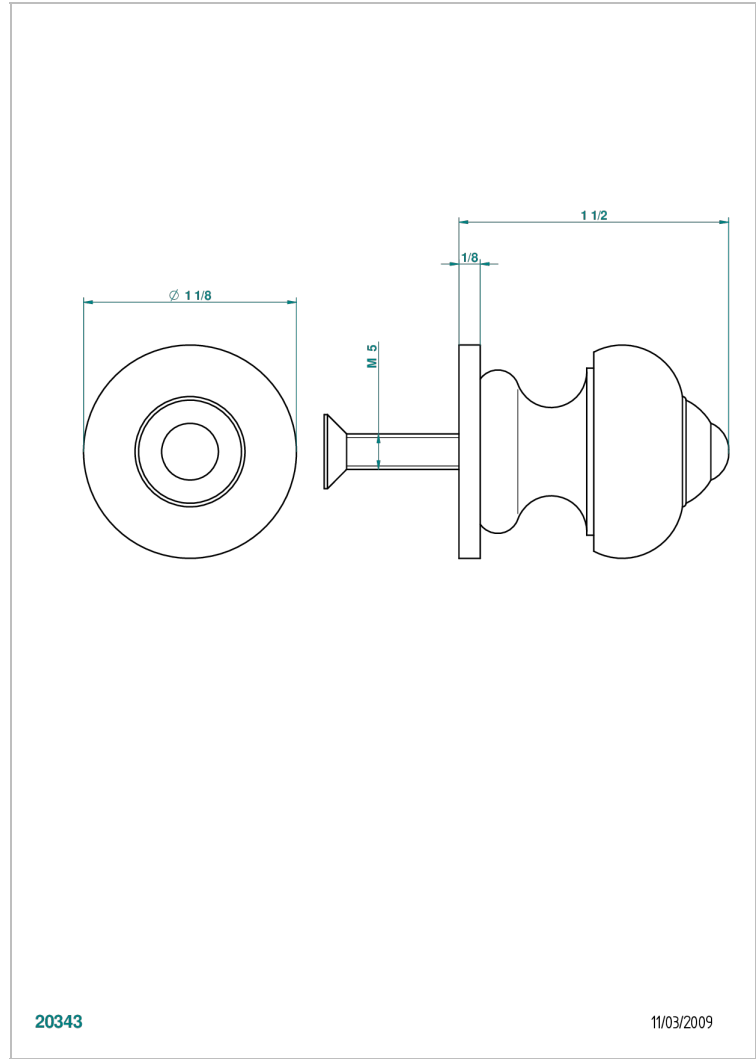

BROADWAY WITH LEVER

A04-26BP

Medium size knob

THG[®]
PARIS

20343

11/03/2009

CHARACTERISTIC

- Broadway with Lever
- Medium size knob