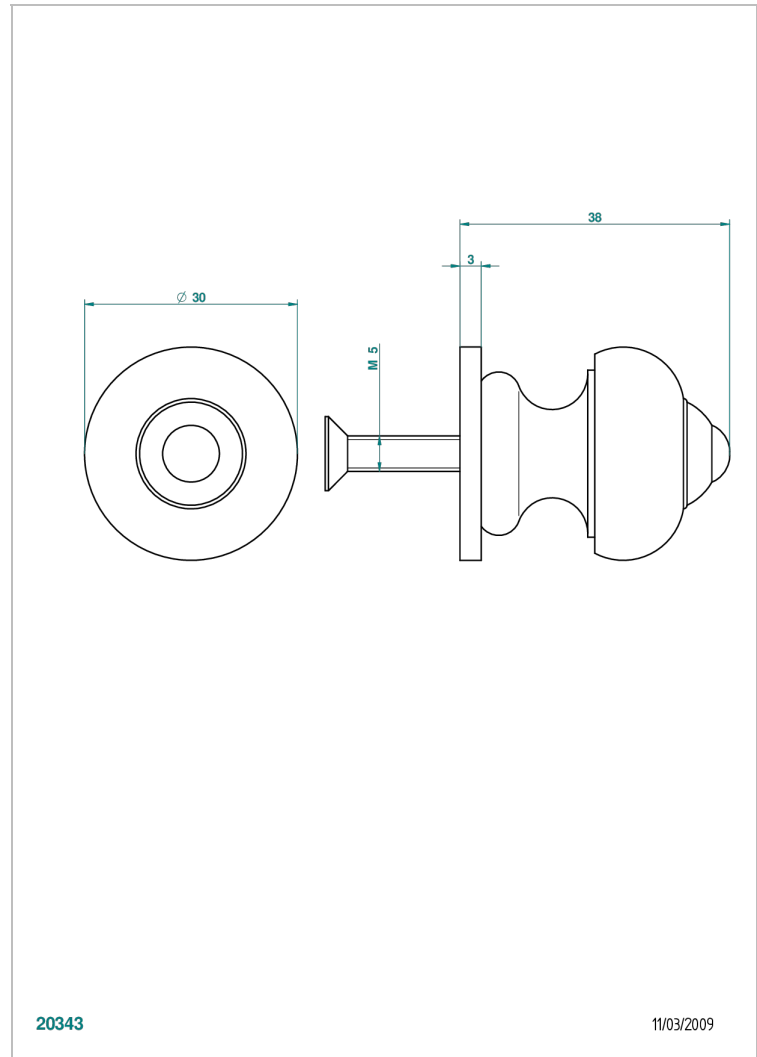

BROADWAY WITH LEVER

A04-26BP

Medium size knob

THG[®]
PARIS

CHARACTERISTIC

- Broadway with Lever
- Medium size knob

AVAILABLE FINITIONS

Antique nickel - H28
Black ceram - D30
Blush PVD - H62
Brass color PVD - H49
Brown bronze color PVD - F33
Gold color PVD - H52