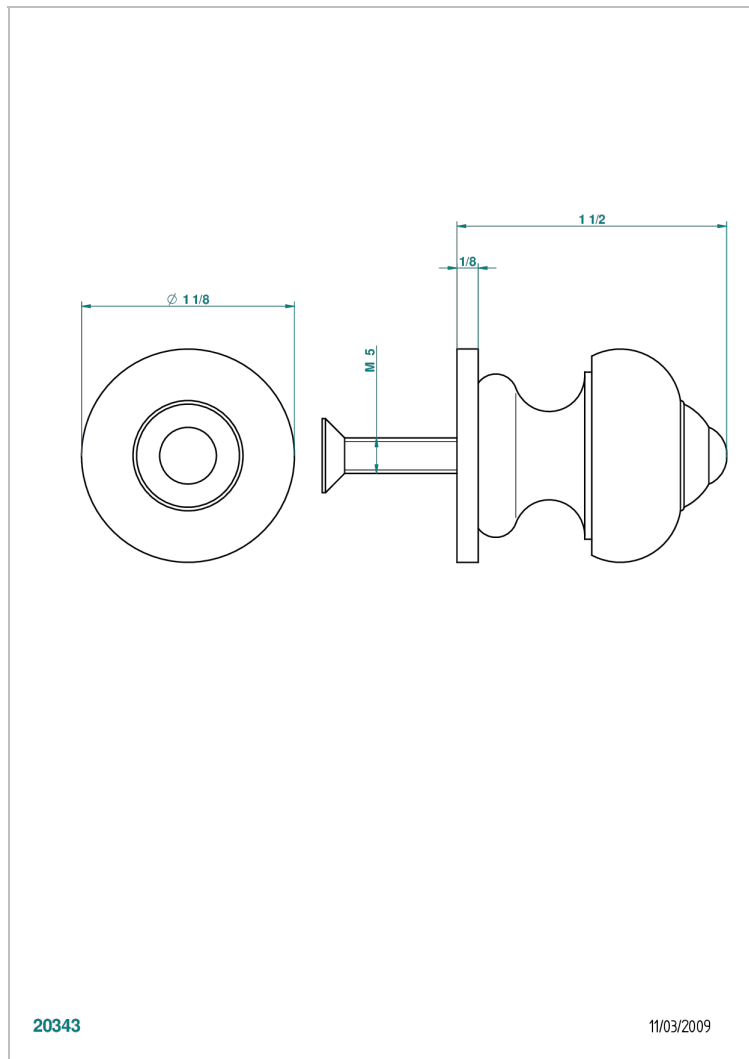

BROADWAY WITH LEVER

A04-26BP

Medium size knob

THG[®]
PARIS

CHARACTERISTIC

- Broadway with Lever
- Medium size knob

AVAILABLE FINITIONS

Antique nickel - H28
Black ceram - D30
Blush PVD - H62
Brass color PVD - H49
Brown bronze color PVD - F33
Gold color PVD - H52