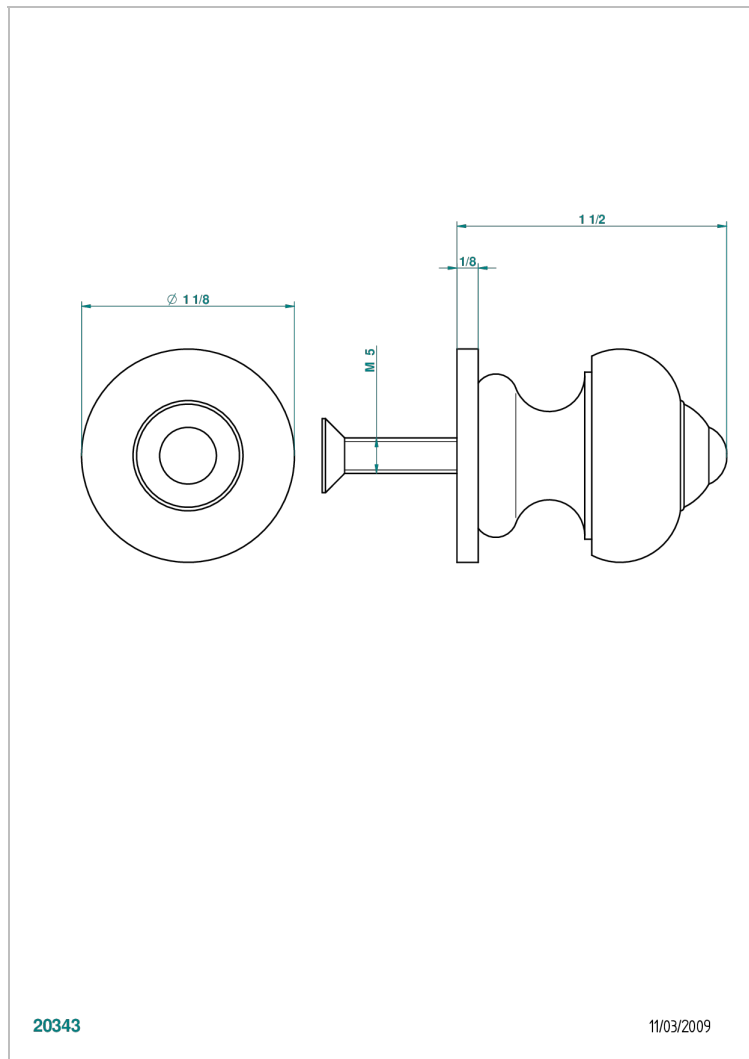

BROADWAY WITH LEVER

A04-26BP

中号按钮

THG[®]
PARIS

特色

- Broadway with Lever
- 中号按钮

可选饰面

Black ceram - D30
Blush PVD - H62
Graphite PVD - H64
Matt Umber PVD - H67
Matt blush PVD - H60
Matt graphite PVD - H65