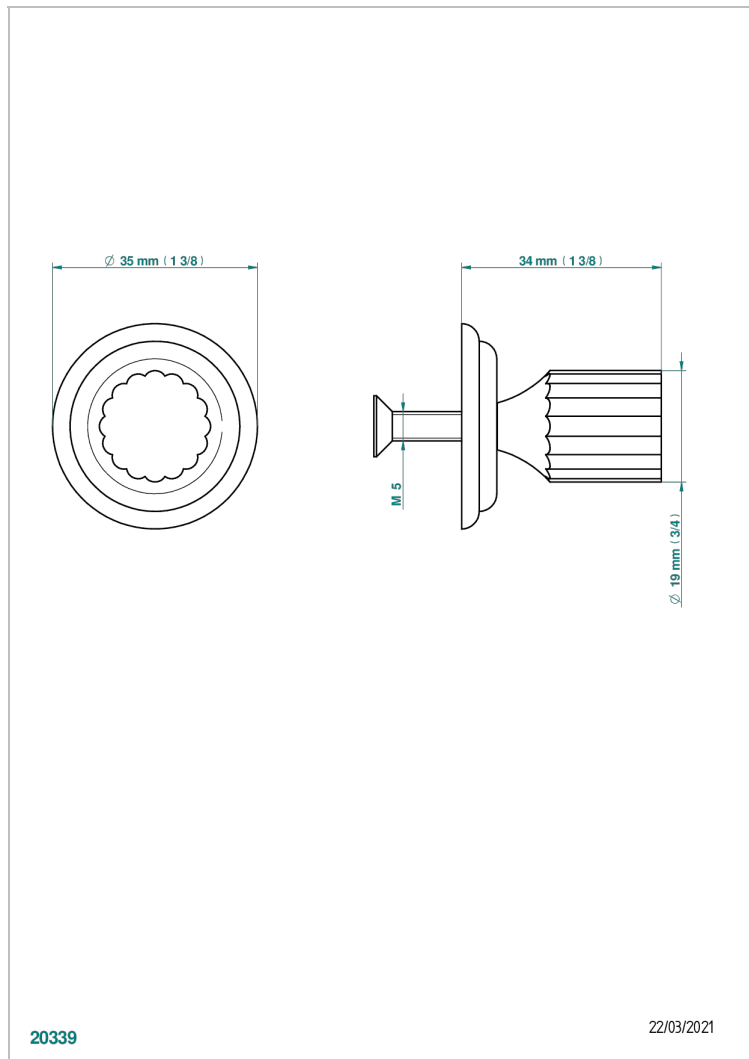

# JAIPUR SATINY CRYSTAL

A9B-26BP

Medium size knob

THG<sup>®</sup>  
PARIS

## CHARACTERISTIC

- Jaipur Satiny crystal
- Medium size knob