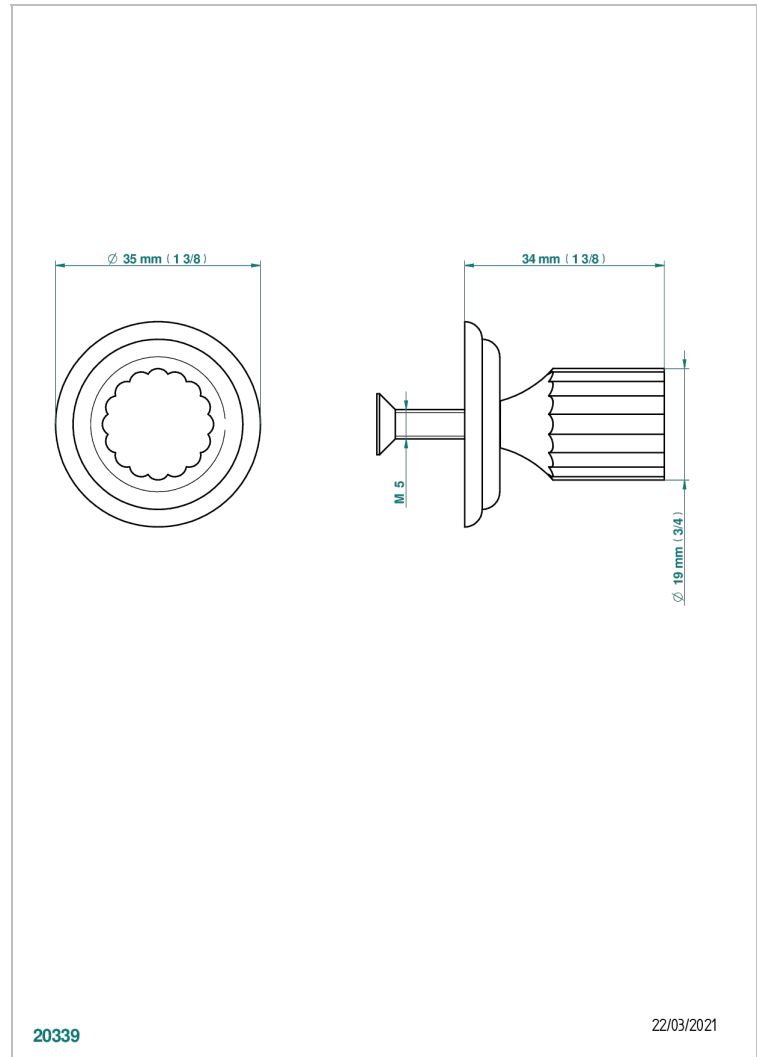

JAIPUR SATIN CRYSTAL

A9B-26BP

Medium size knob

THG[®]
PARIS

CHARACTERISTIC

- Jaipur Satin crystal
- Medium size knob

AVAILABLE FINITIONS

Antique nickel - H28
Black ceram - D30
Blush PVD - H62
Brass color PVD - H49
Brown bronze color PVD - F33
Gold color PVD - H52

Nickel color PVD - H55
Polished chrome (color finish) - A02
Polished chrome / Polished gold (color finish) - G02
Polished gold (color finish) - F01
Polished nickel - B01
Soft gold - F30

Soft matt gold - F31
Umber PVD - H66
Varnished matt antique red copper (color finish) - H07