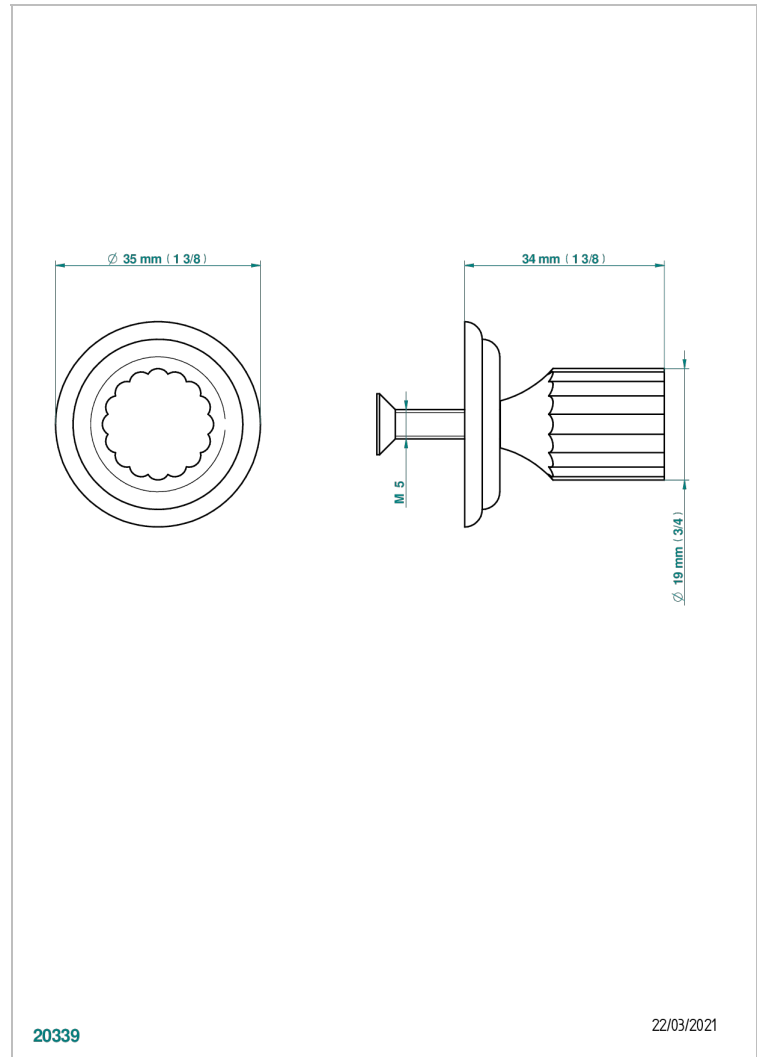

# JAIPUR SATIN CRYSTAL

A9B-26BP

Medium size knob

THG<sup>®</sup>  
PARIS

## CHARACTERISTIC

- Jaipur Satin crystal
- Medium size knob