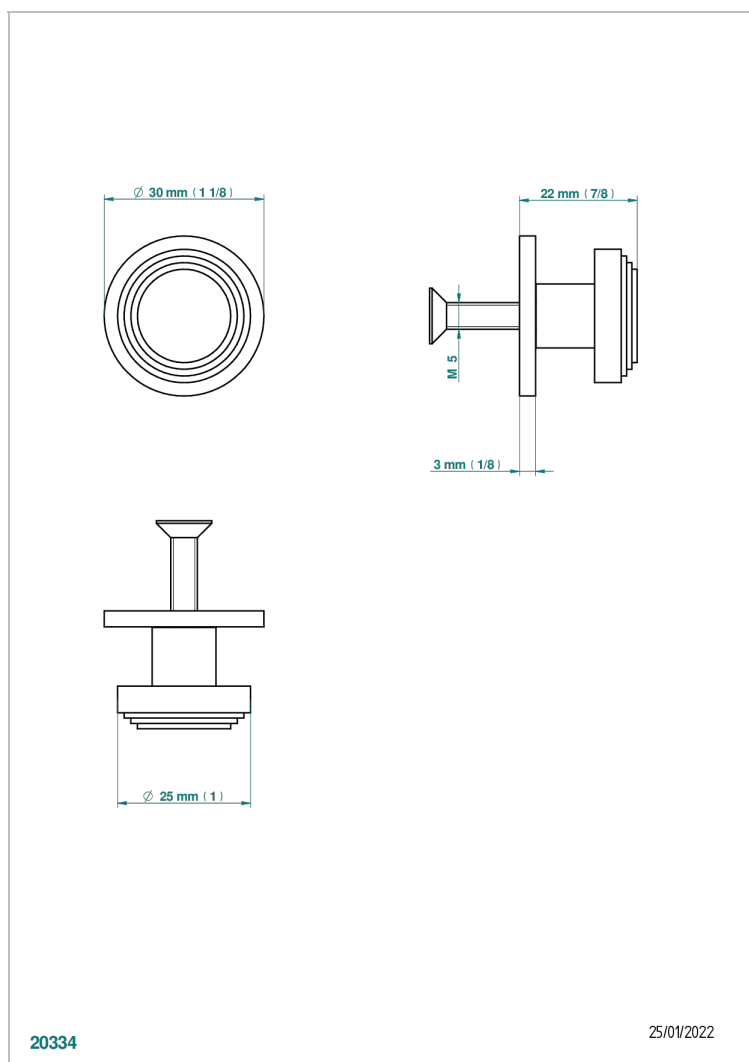

SYSTEM SMOOTH METAL WITH LEVER

G9B-26BP

Medium size knob

THG[®]
PARIS

CHARACTERISTIC

- System Smooth Metal with lever
- Medium size knob

AVAILABLE FINITIONS

Antique nickel - H28
Black ceram - D30
Blush PVD - H62
Brass color PVD - H49
Brown bronze color PVD - F33
Gold color PVD - H52

Nickel color PVD - H55
Polished chrome (color finish) - A02
Polished chrome with gold inlay - GA1
Polished gold (color finish) - F01
Polished nickel - B01
Soft gold - F30

Soft matt gold - F31
Umber PVD - H66
Varnished matt antique red copper
(color finish) - H07