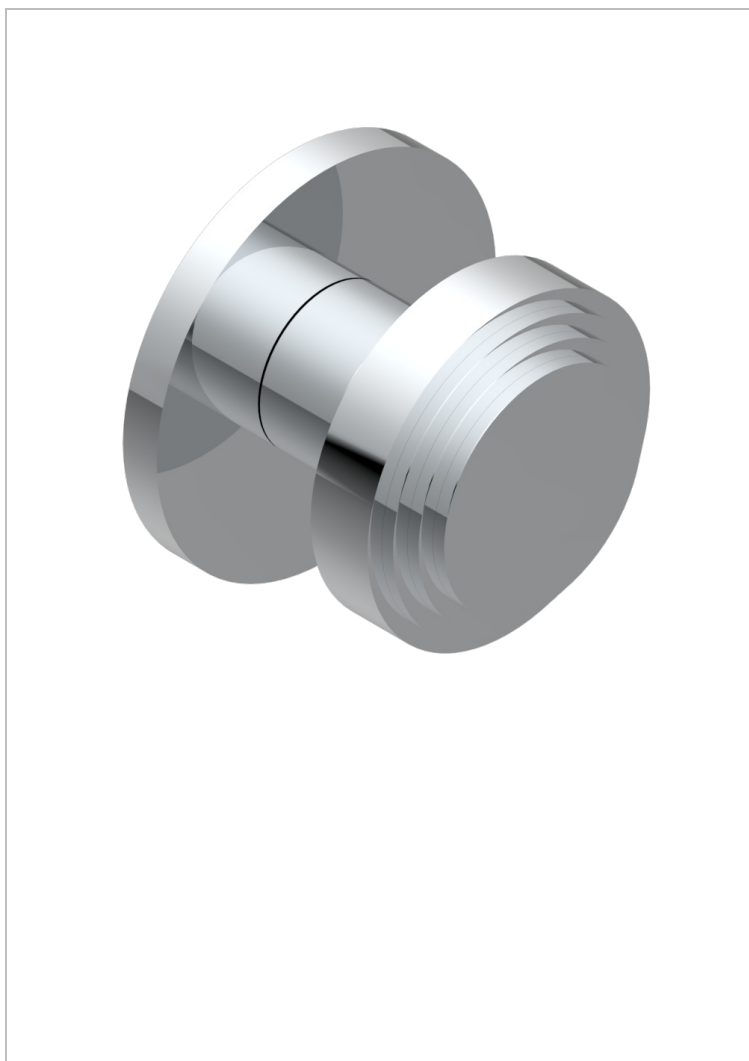

SYSTEM SMOOTH METAL WITH LEVER

G9B-26BP

Medium size knob

THG[®]
PARIS

CHARACTERISTIC

- System Smooth Metal with lever
- Medium size knob

AVAILABLE FINITIONS

Antique nickel - H28
Black ceram - D30
Blush PVD - H62
Brass color PVD - H49
Brown bronze color PVD - F33
Gold color PVD - H52

Graphite PVD - H64
Lacquered light bronze - D01
Matt Umber PVD - H67
Matt blush PVD - H60
Matt brass color PVD - H50
Matt brown bronze color PVD - F34

Matt chrome - C02
Matt gold - F07
Matt gold color PVD - H53
Matt graphite PVD - H65
Matt nickel (color finish) - C01
Matt nickel color PVD - H56

Nickel color PVD - H55
Polished chrome (color finish) - A02
Polished chrome with gold inlay - GA1
Polished gold (color finish) - F01
Polished nickel - B01
Soft gold - F30

Soft matt gold - F31
Umber PVD - H66
Varnished matt antique red copper
(color finish) - H07