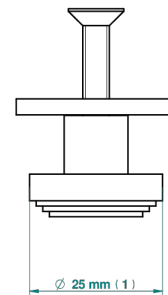

SPIRIT WITH LEVER

G58-26BP

Medium size knob

THG[®]
PARIS

20334

25/01/2022

CHARACTERISTIC

- Spirit with lever
- Medium size knob