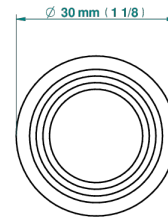

SPIRIT WITH LEVER

G58-26BP

Medium size knob

THG[®]
PARIS

20334

25/01/2022

CHARACTERISTIC

- Spirit with lever
- Medium size knob