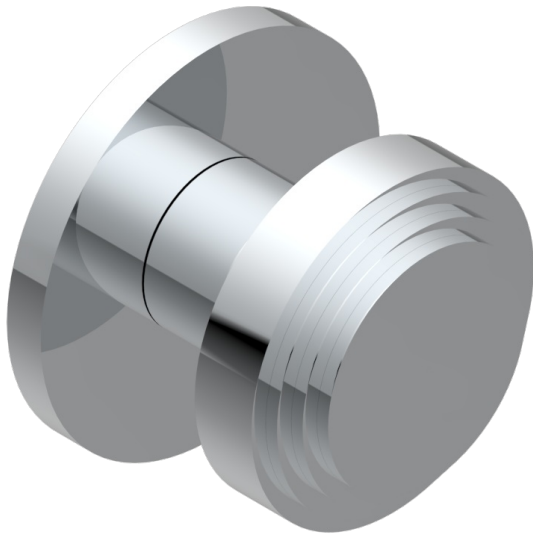

SPIRIT WITH LEVER

G58-26BP

Medium size knob

THG[®]
PARIS

20334

25/01/2022

CHARACTERISTIC

- Spirit with lever
- Medium size knob

AVAILABLE FINITIONS

Antique nickel - H28
Black ceram - D30
Blush PVD - H62
Brass color PVD - H49
Brown bronze color PVD - F33
Gold color PVD - H52

Graphite PVD - H64
Lacquered light bronze - D01
Matt Umber PVD - H67
Matt blush PVD - H60
Matt brass color PVD - H50
Matt brown bronze color PVD - F34