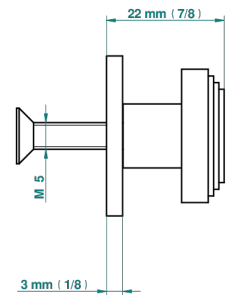

SPIRIT WITH LEVER

G58-26BP

Medium size knob

THG[®]
PARIS

20334

25/01/2022

CHARACTERISTIC

- Spirit with lever
- Medium size knob