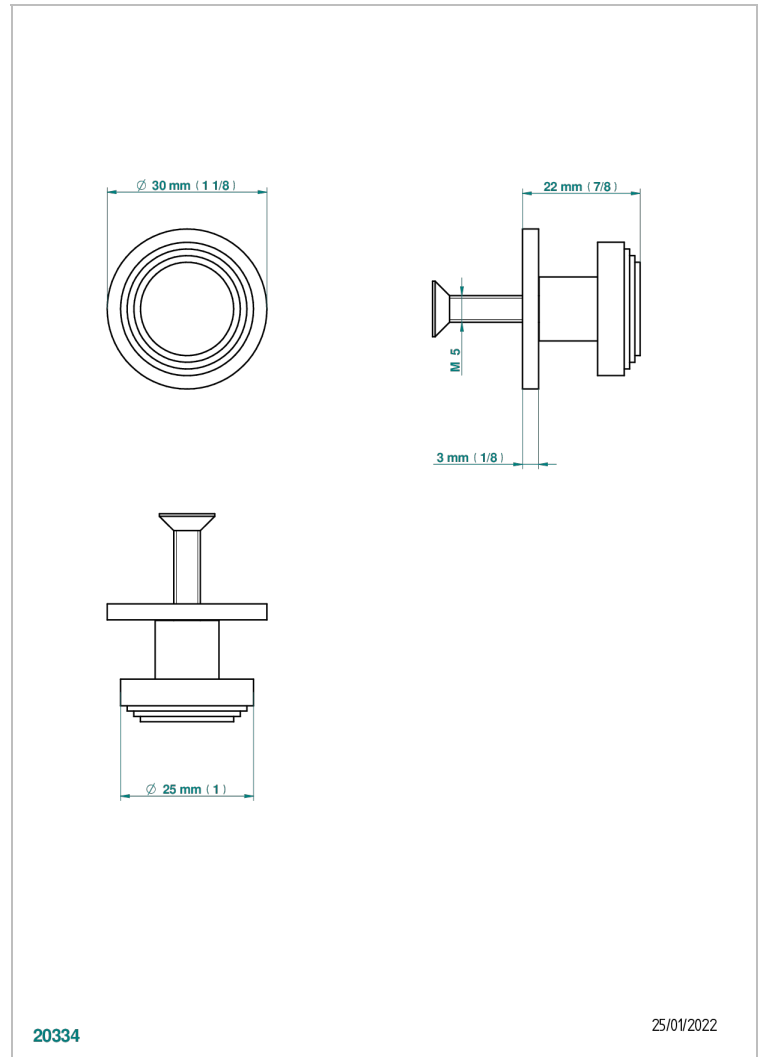

SPIRIT WITH LEVER

G58-26BP

Medium size knob

THG[®]
PARIS

20334

25/01/2022

CHARACTERISTIC

- Spirit with lever
- Medium size knob

AVAILABLE FINITIONS

Antique nickel - H28
Black ceram - D30
Blush PVD - H62
Brass color PVD - H49
Brown bronze color PVD - F33
Gold color PVD - H52

Graphite PVD - H64
Lacquered light bronze - D01
Matt Umber PVD - H67
Matt blush PVD - H60
Matt brass color PVD - H50
Matt brown bronze color PVD - F34