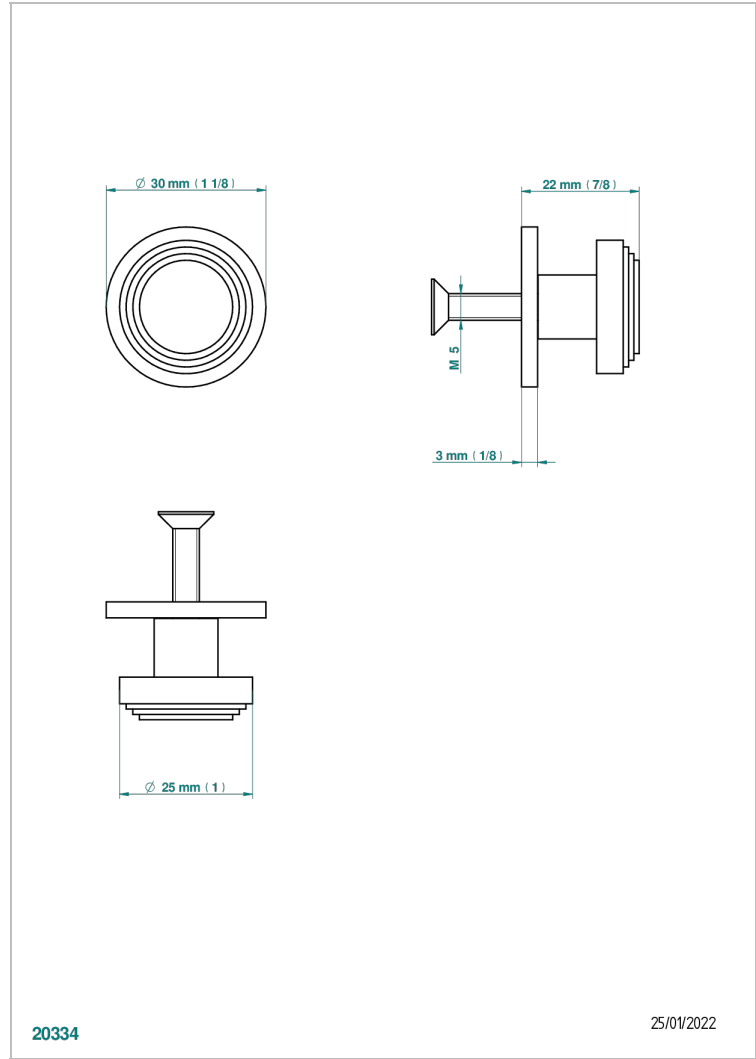

SPIRIT WITH LEVER

G58-26BP

中号按钮

THG[®]
PARIS

20334

25/01/2022

特色

- Spirit with lever
- 中号按钮